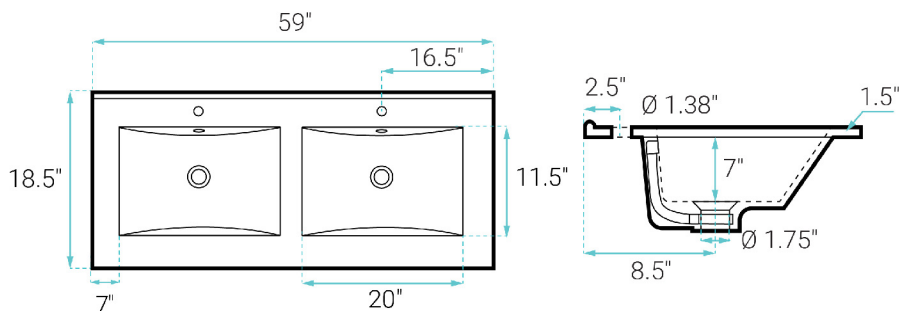

Classé

Swiss Madison®
well made forever

Freestanding Vanity SM-BV666DMB

FEATURES:

- Sleek, freestanding design
- Glazed ceramic, double basin sink
- Standard 1.75" drain hole
- Standard 1.38" faucet hole
- Chrome-finish overflow
- Wooden legs

INSTALLATION:

Freestanding, assembly required

COLORS & FINISHES:

■ Brown Oak: SM-BV666

SPECIFICATIONS:

N.W: 118 lb.

W: 59" x D: 18.5" x H: 34"

Inner Sink: D: 11.5" x W: 20" x H: 7"