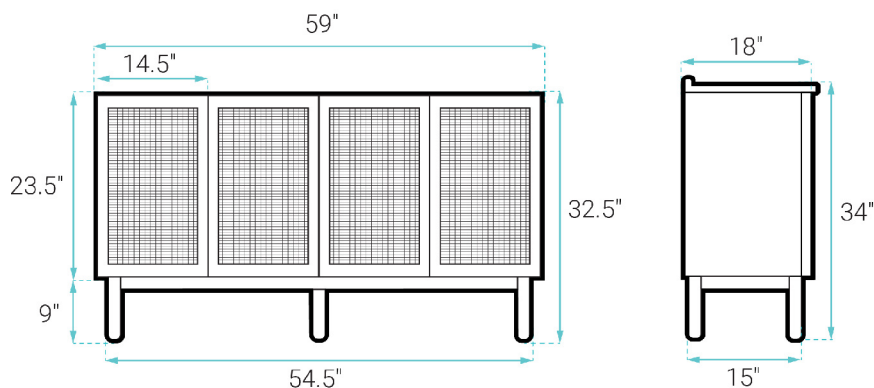

Classé

Swiss Madison®
well made forever

Freestanding Vanity SM-BV666DMB

FEATURES:

- Sleek, freestanding design
- Glazed ceramic, double basin sink
- Standard 1.75" drain hole
- Standard 1.38" faucet hole
- Chrome-finish overflow
- Wooden legs

INSTALLATION:

Freestanding, assembly required

COLORS & FINISHES:

■ Brown Oak: SM-BV666

SPECIFICATIONS:

N.W: 118 lb.

W: 59" x D: 18.5" x H: 34"

Inner Sink: D: 11.5" x W: 20" x H: 7"