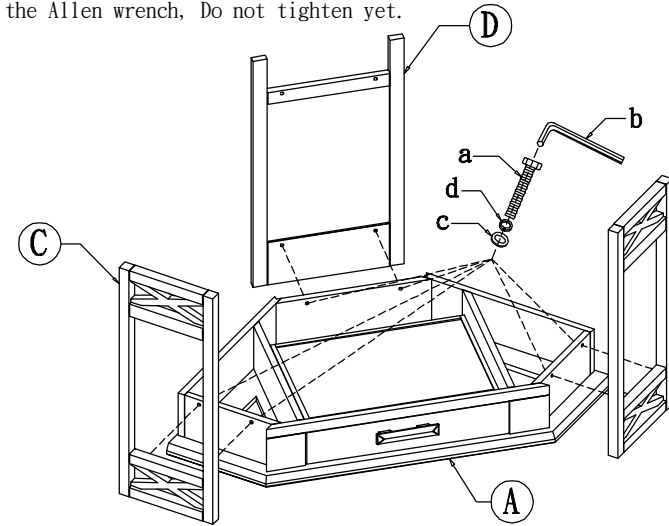

a		Bolt 1/4" * 1 1/4"	12PCS
b		Allen wrench	1PC
c		Flat Washer 1/4" * 16mm	12PCS
d		Lock Washer	12PCS

Parts List

Item	Description	Qty
A	Top Assembly	1PC
B	Shelf	1PC
C	Side Frame	2PCS
D	Back Frame	1PC

Assembly Instructions

step 1

Fasten (2) side frames and back frame with (6) bolts, flat washers and lock washers using the Allen wrench, Do not tighten yet.

step 2

Fasten the shelf to the side frames and the back frame with (6) bolts and flat washers and lock washers, tighten. Now tighten all bolts in step 1.