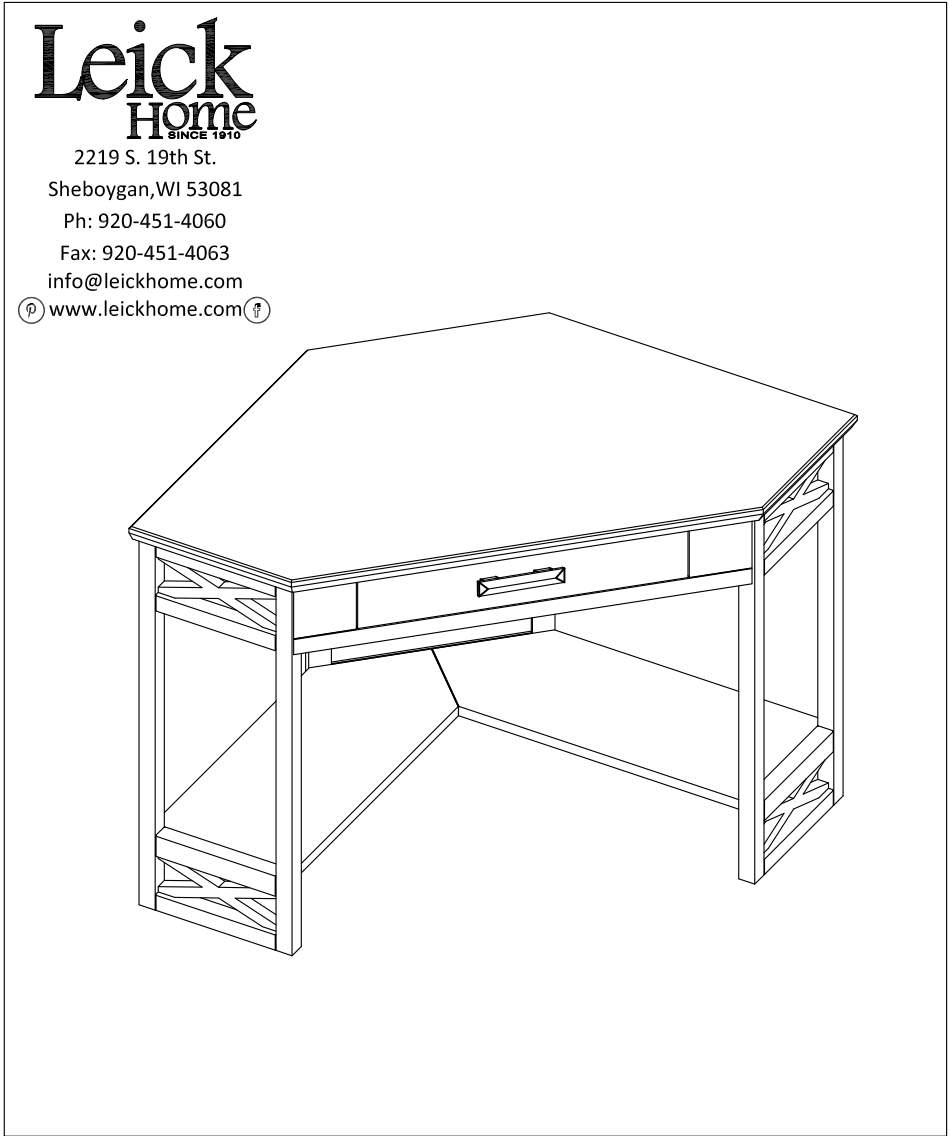

ITEM# 84430
 Gray Corner Computer Desk

Hardware List

Item	Description	Qty
------	-------------	-----

Leick Home
SINCE 1910
 2219 S. 19th St.
 Sheboygan, WI 53081
 Ph: 920-451-4060
 Fax: 920-451-4063
 info@leickhome.com
 www.leickhome.com

a		Bolt 1/4" * 1 1/4"	12PCS
b		Allen wrench	1PC
c		Flat Washer 1/4" * 16mm	12PCS
d		Lock Washer	12PCS

Parts List

Item	Description	Qty
A	Top Assembly	1PC
B	Shelf	1PC
C	Side Frame	2PCS
D	Back Frame	1PC

Assembly Instructions

step 1

Fasten (2) side frames and back frame with (6) bolts, flat washers and lock washers using the Allen wrench, Do not tighten yet.

step 2

Fasten the shelf to the side frames and the back frame with (6) bolts and flat washers and lock washers, tighten. Now tighten all bolts in step 1.