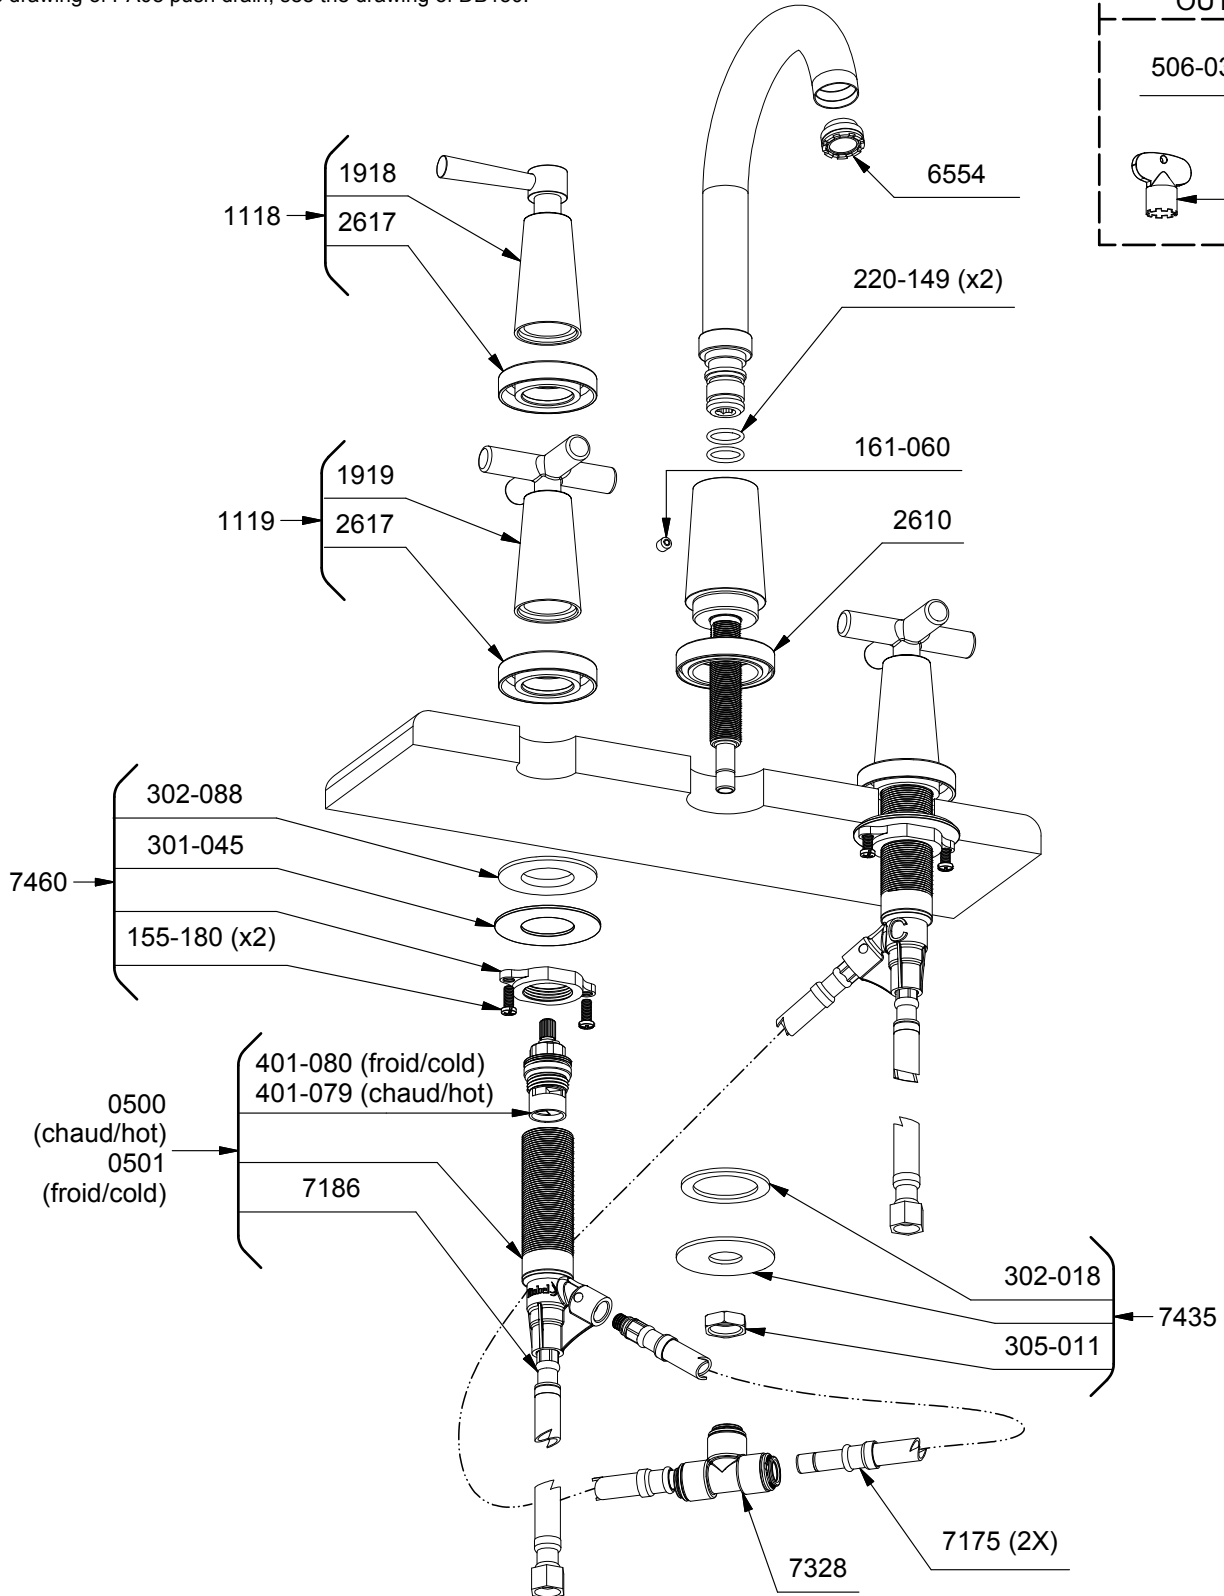

*Pour le dessin du drain à pression du PA08 voir le dessin du DB150.
For the drawing of PA08 push drain, see the drawing of DB150.

*Les dimensions, les modèles et les finis présentés peuvent différer. / Sizes, models and finishes may differ from those presented.

Service à la clientèle - Ontario, Ouest Canadien : 1-888-287-5354 Québec, Maritimes : 1-866-473-8442
Customer service - Ontario, Western Canada : 1-888-287-5354 Québec, Maritimes : 1-866-473-8442
- United states : 1-866-473-8442