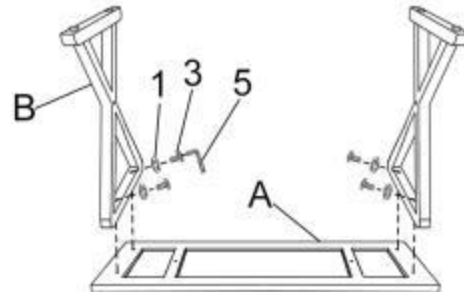

ASSEMBLY INSTRUCTIONS

ITEM NO: 221626

Parts required

1		Flat washer	Φ8MM	6pcs
2		Bolt	Φ8*12MML	2pcs
3		Bolt	Φ8*45MML	4pcs
4		Bolt	Φ8*60MML	2pcs
5		Allen wrench		1pc

A		1pc
B		2pcs
C		1pc

1.

2.

3.