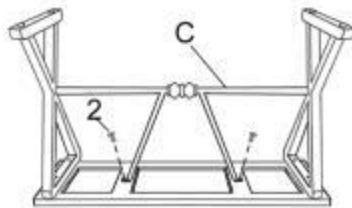

ASSEMBLY INSTRUCTIONS

ITEM NO: 221626

Parts required

1		Flat washer	Φ8MM	6pcs
2		Bolt	Φ8*12MML	2pcs
3		Bolt	Φ8*45MML	4pcs
4		Bolt	Φ8*60MML	2pcs
5		Allen wrench		1pc

A		1pc
B		2pcs
C		1pc

1.

2.

3.