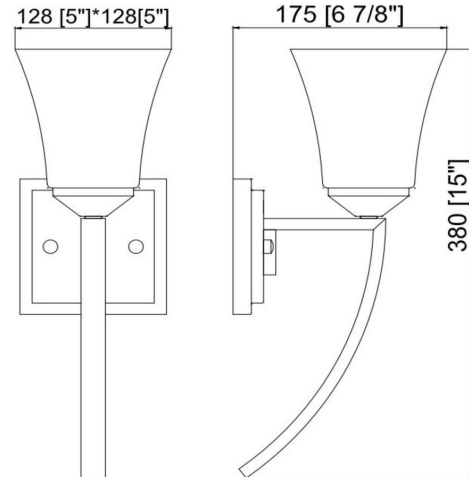

Torino I-Light Wall Light
Brushed Bronze

SPECIFICATIONS

MOUNTING:	Wall Mount	LED BRIGHTNESS (LUMENS):	N/A
SLOPED CEILING ADAPTABLE:	N/A	LED COLOR CORRELATED TEMPERATURE (CCT):	N/A
LAMP TYPE 1:	1 lamp Incandescent Medium	LED COLOR RENDERING INDEX (CRI):	N/A
BULB INCLUDED:	N/A	LED EFFICACY:	N/A
WATTS PER BULB:	N/A	LED AVERAGE RATED LIFE:	N/A
TOTAL WATTAGE:	N/A	ENERGY EFFICIENT:	No
DIMMABLE:	Yes	LIGHTING AMPS:	N/A
MATERIAL CONSTRUCTION:	Steel	VOLTAGE:	N/A
ASSEMBLED DIMENSIONS:	15" H x 5" L x 6.9" D		
WEIGHT:	N/A		
BACKPLATE DIMENSIONS:	N/A		
CANOPY/PLATE DIMENSIONS:	N/A		
GLASS/SHADE DIMENSIONS:	N/A		
GLASS/SHADE MATERIAL:			
GLASS/SHADE TYPE:	N/A		
GLASS/SHADE COLOR:	N/A		