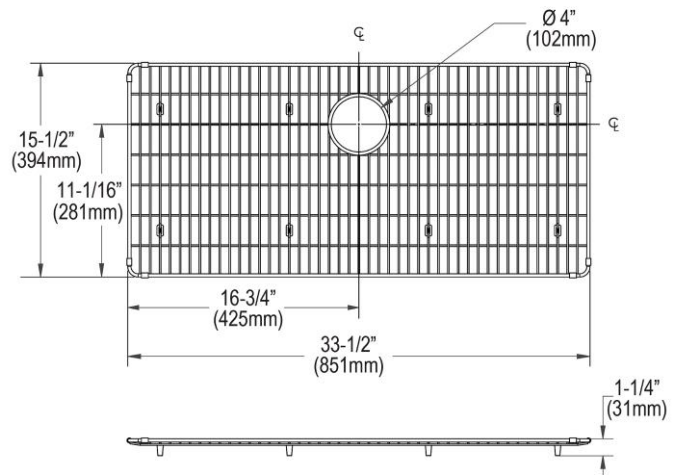

PART: _____ QTY: _____

PROJECT: _____

CONTACT: _____

DATE: _____

NOTES: _____

APPROVAL: _____

In keeping with our policy of continuing product improvement, Elkay reserves the right to change product specifications without notice. Please visit elkay.com for the most current version of Elkay product specification sheets. This specification describes an Elkay product with design, quality, and functional benefits to the user. When making a comparison of other producers' offerings, be certain these features are not overlooked.