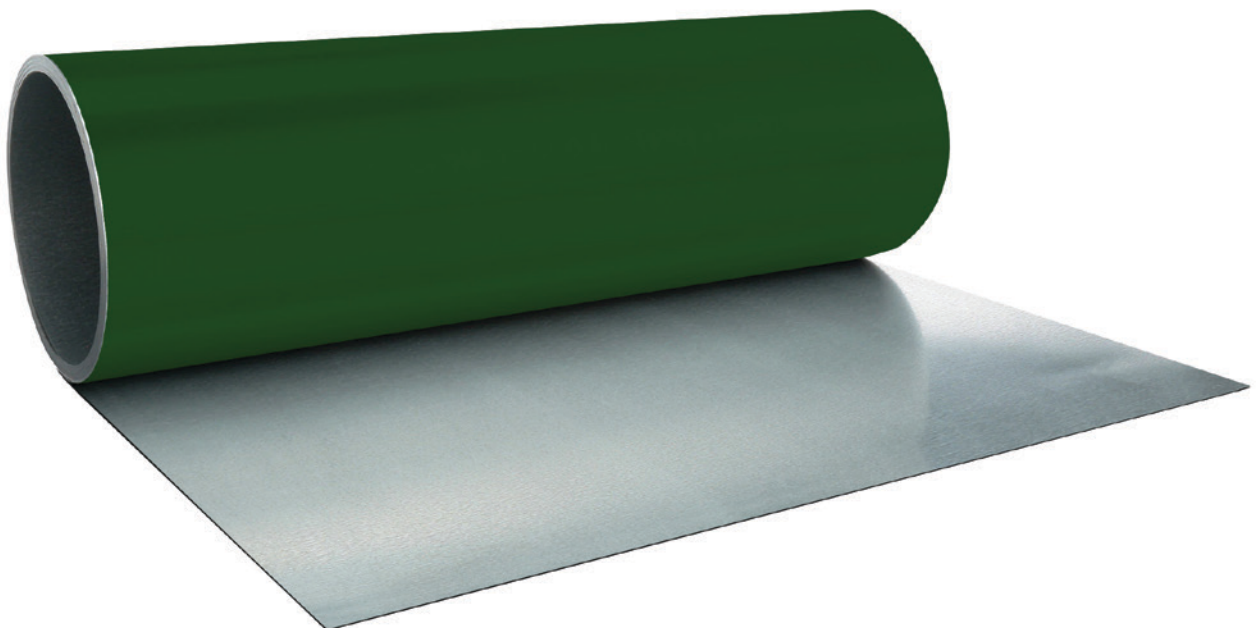

**29 Gauge Galvanized Steel · 20 in. x 10 ft. · Polyester Paint over Primer**

**Forest Green**