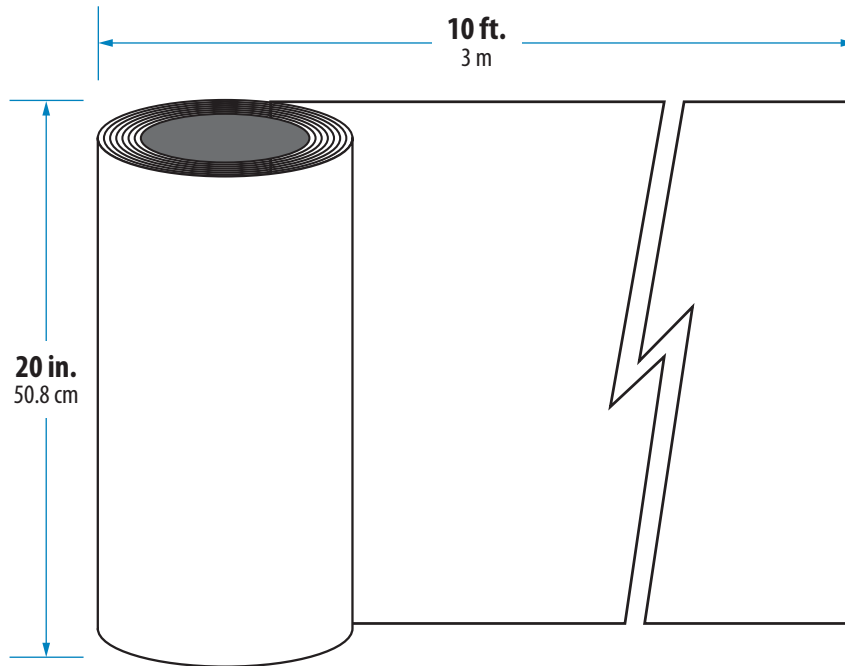

**29 Gauge Galvanized Steel · 20 in. x 10 ft. · Polyester Paint over Primer**

**Forest Green**