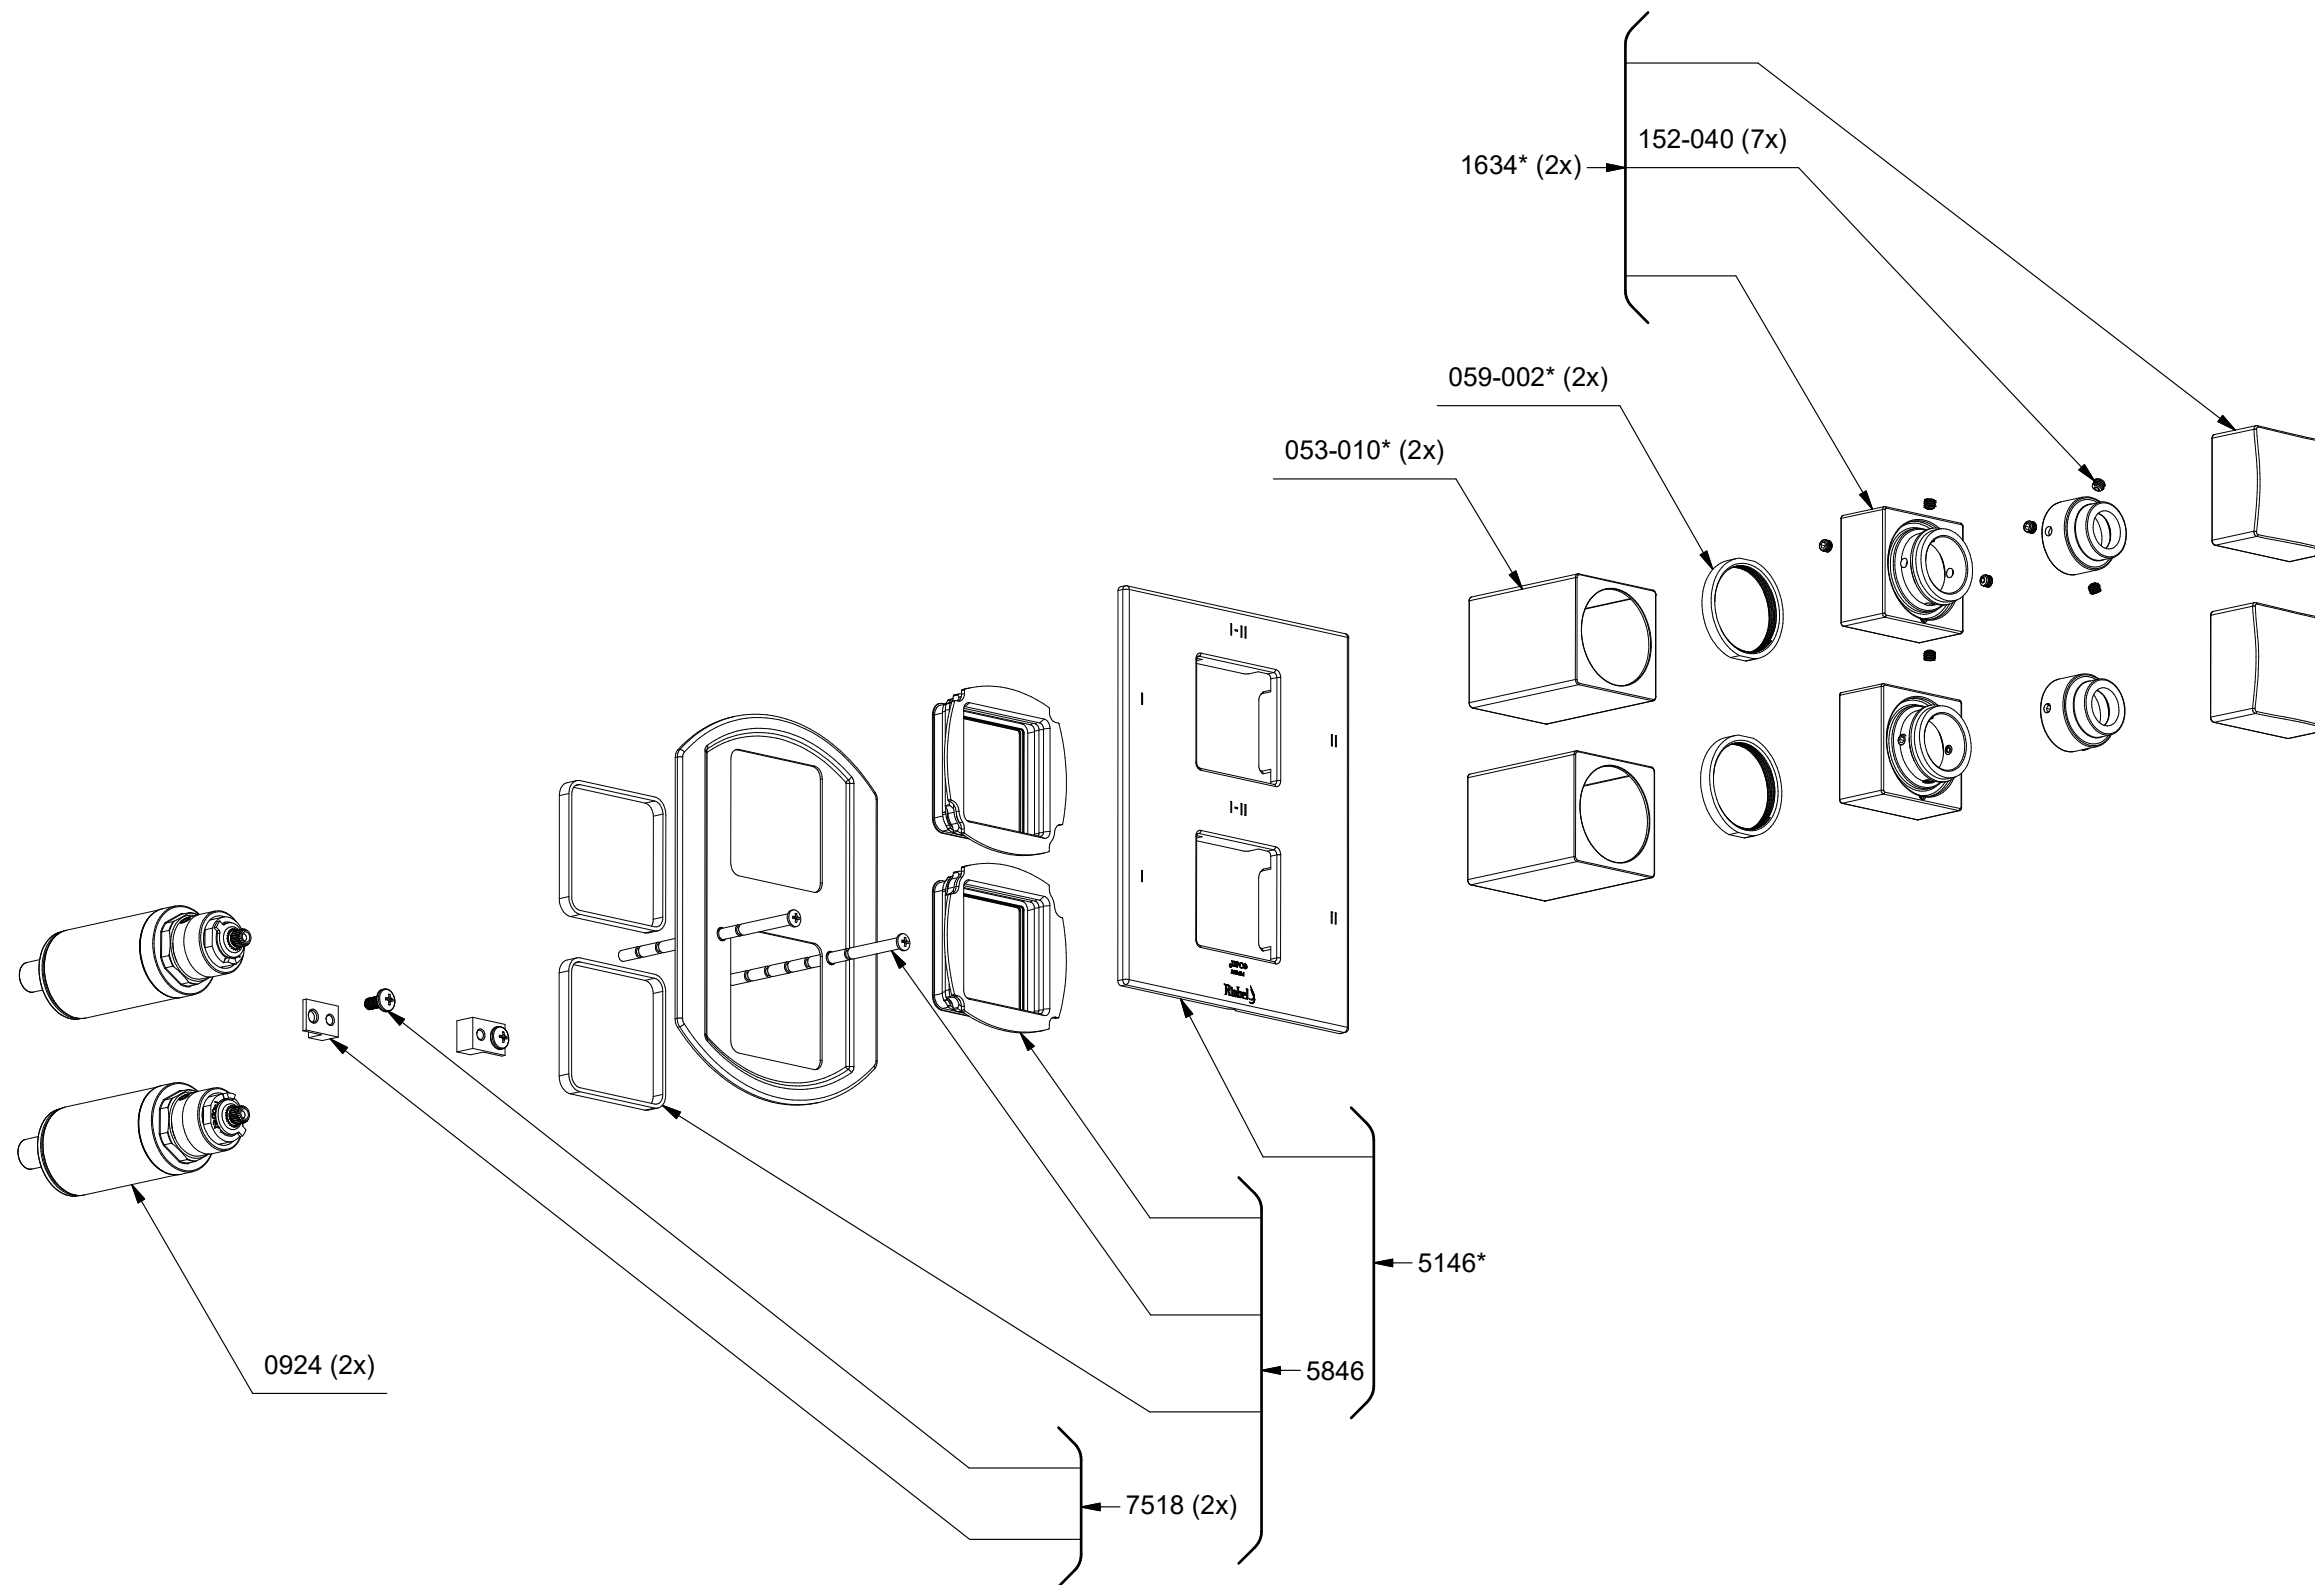

R46-EXP

Rev:00

2015-12-21

TRF46
 Reflet
 4-way Type T/P coaxial valve trim

*Les dimensions, les modèles et les finis présentés peuvent différer. / Sizes, models and finishes may differ from those presented.

***Finish determined by Suffix**

Finish	Description
C	Chrome
BN	Brushed Nickel
BG	Brushed Gold
BC	Brushed Chrome

TOOL :

505-025 (Allen key 2.5mm)