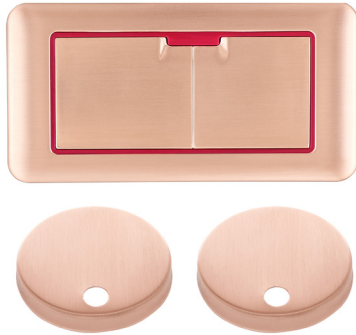

Toilet Accessories

Colored Hardware

SM-CH01BG

Swiss Madison®
well made forever

Features:

- ABS material
- Dual-flush push button

Colors & Finishes:

- Black: SM-CH01B
- Rose Gold: SM-CH01BG
- Gold: SM-CH01G

Specifications:

- N.W: 0.4 lb.
- QQ Feet: L: $2 \frac{3}{16}$ " x W: $2 \frac{3}{16}$ " x H: $\frac{5}{16}$ "
- Flush Button: L: $3 \frac{1}{4}$ " x W: $1 \frac{5}{8}$ " x H: $1 \frac{5}{8}$ "

Included Parts:

- QQ Feet: SM-QQF01
- Flush Button: SM-TPT18

Compatible Toilets (sold separately):

- Concorde One-Piece Toilet: SM-1T106
- Classé One-Piece Toilet: SM-1T117