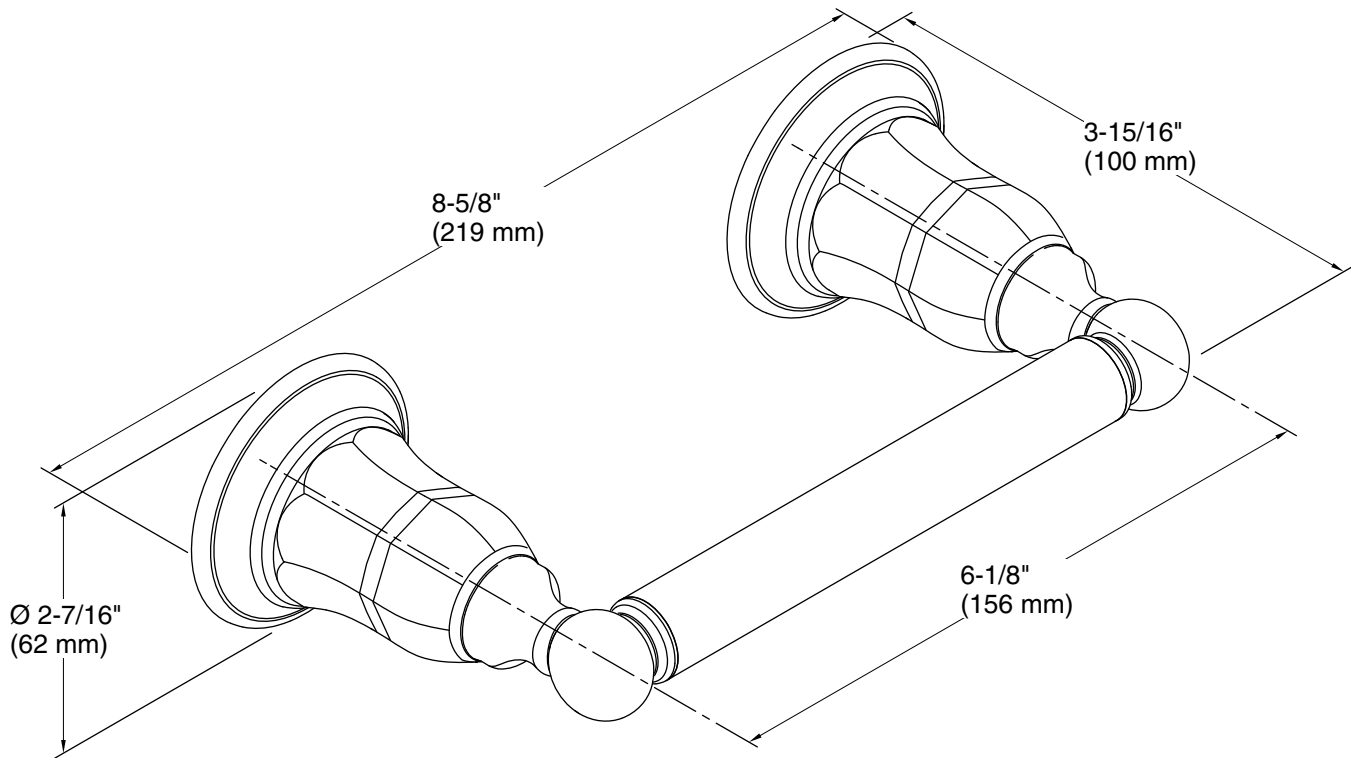

Kelston®
Pivoting toilet paper holder
K-13504

Features

- Pivoting holder makes changing toilet paper quick and simple
- Coordinates with other products in the Kelston collection

Material

- Premium metal construction for durability and reliability
- KOHLER® finishes resist corrosion and tarnishing

Technical Information

All product dimensions are nominal.

Material: Metal

Notes

Install this product according to the installation guide.

CAUTION: Risk of personal injury. Do not install these products in any area where they are likely to be used inadvertently as a grab bar or support bar. These products are not designed or intended for use as a grab bar or support bar.