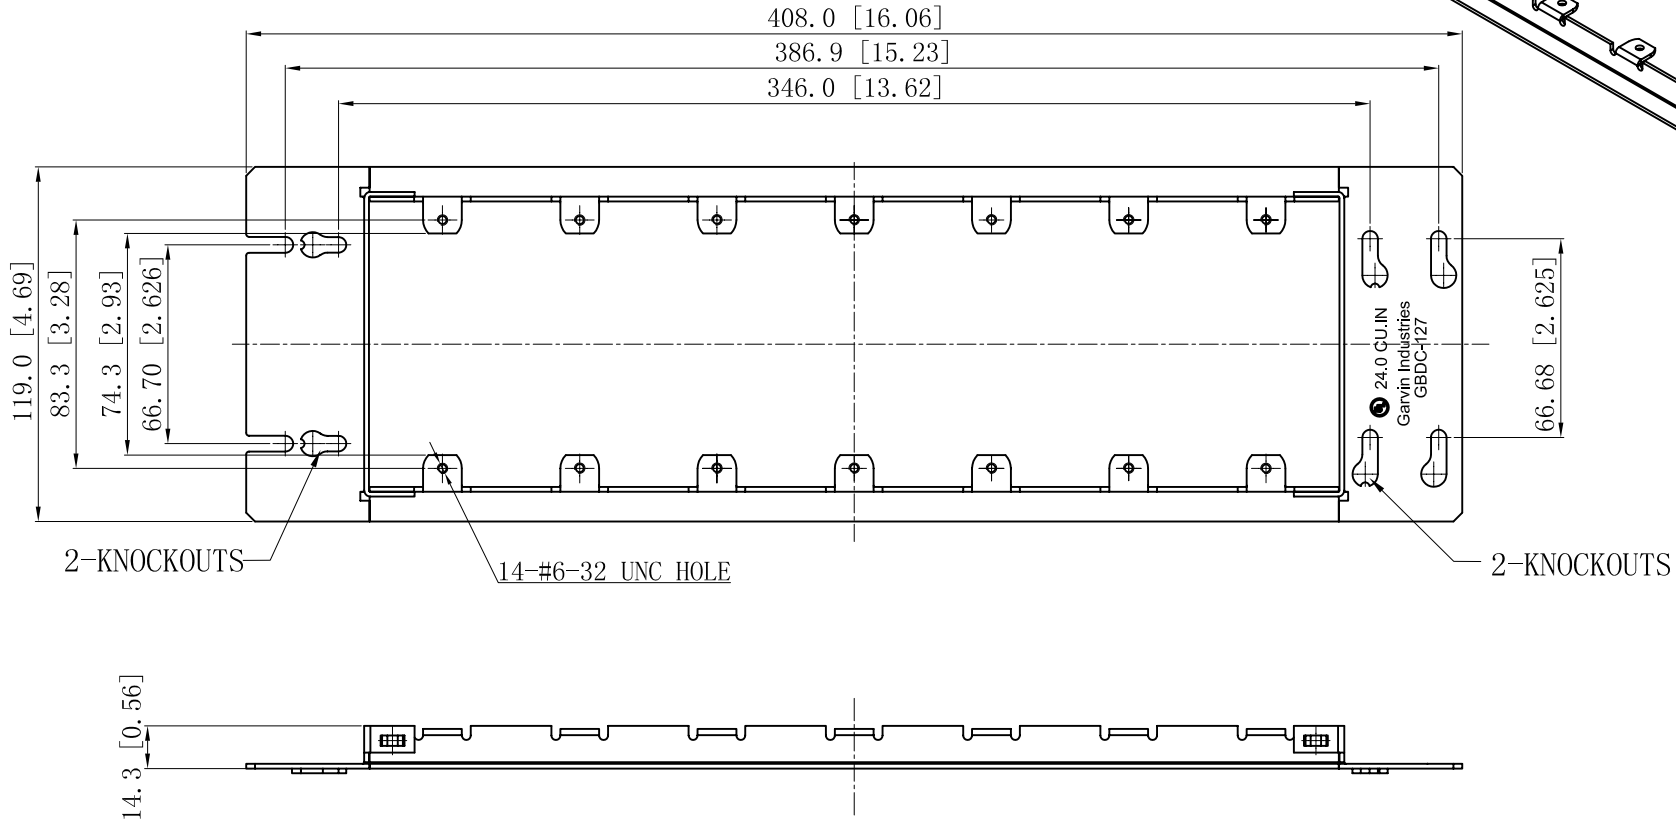

SIDES	BOTTOM
Material: Steel-0.0625"-G60 Galvanized	

This data sheet is for reference only .GARVIN INDUSTRIES reserves the right to make changes to the design without prior notice.

DESCRIPTION
TRADE REFERENCE TERMS

STANDARD PACKING
5 PCS

GARVIN INDUSTRIES	
TITLE 1/2"RAISED MULTI-GANG DEVICE COVERS	
SIZE A4	DWG NO. GBDC-127
DATA SHEET	
REV D	