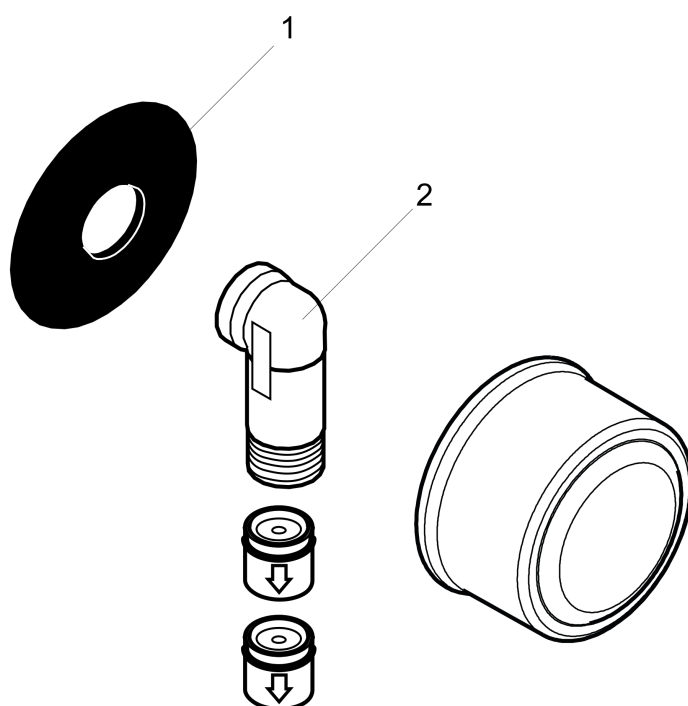

### Features

- for all 1/2" hoses
- 1/2" NPT
- installation: wall

## Scale drawing

**AXOR Montreux**  
**Wall Outlet with Check Valves**  
Finishes : **chrome**    Part no. : **16884001**

## Exploded drawing

Year of production: >04/09

**AXOR Montreux**  
**Wall Outlet with Check Valves**  
 Finishes : **chrome**    Part no. : **16884001**

## Spare parts list

Year of production: >04/09

Pos.	Description	Part no.	PC	PU
1	support element	98557000	0	1
2	connection angel	98531001	0	1
a	set of non return valves DW 15	94074000	0	1