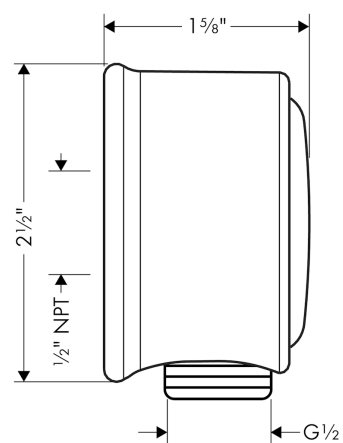

AXOR Montreux
Wall Outlet with Check Valves
Finishes : **chrome**   Part no. : **16884001**

Description

Features

- for all 1/2" hoses
- 1/2" NPT
- installation: wall

Product image

Scale drawing