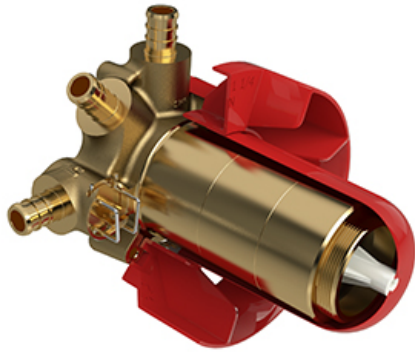

Specifications

Descriptions

- Rough only
- Service valves
- TXX45XX or TXX47XX trim required to complete
- Test cap
- Three 1/2" outlets PEX
- 1/2" inlet PEX

Available colors

- :

Certifications

- CSA B125.1
- ASME A112.18.1
- ASSE 1016
- CMR248 Approval