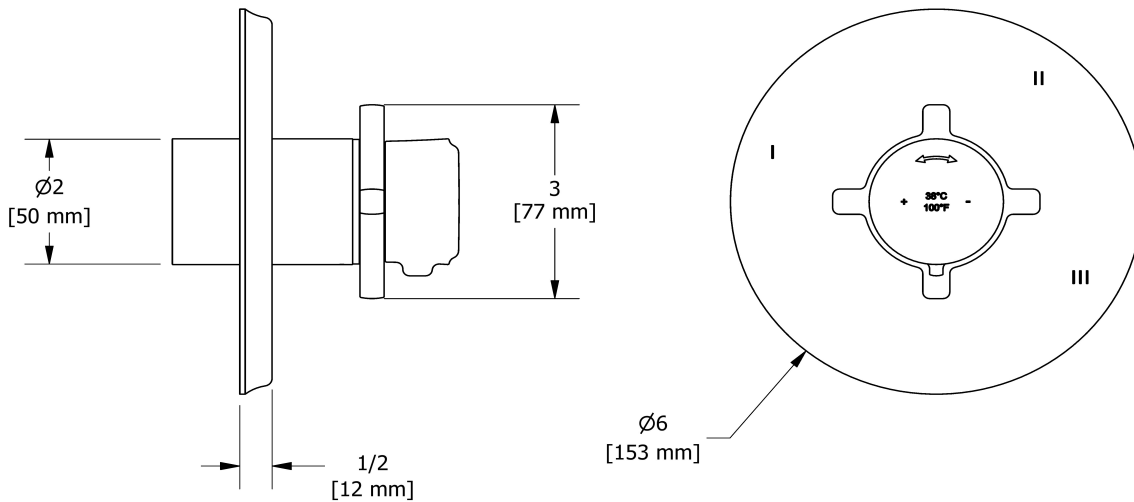

Sizes, models and finishes may differ from those presented.

Warranty

This **Riobel Inc.** product you have purchased carries a Limited Lifetime Warranty on the chrome, PVD finish, blacks and all working parts and is guaranteed from the initial purchase date against all manufacturing defects. All other finishes, including plastic components, are guaranteed for one year. All electric and/or electronic parts are covered by a 5-year limited warranty.

Customer Service

Ontario, West Canada : 888-287-5354 Quebec, Maritimes, United States : 866-473-8442

2020.11.24