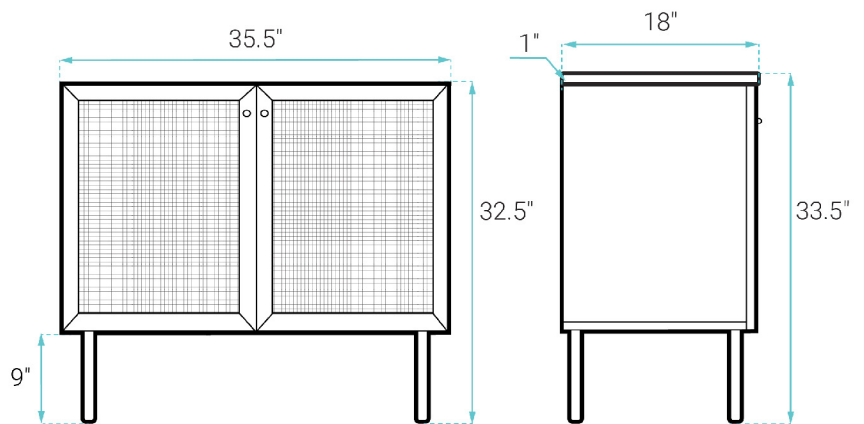

INSTALLATION:

Freestanding, assembly required

COLORS & FINISHES:

- Oak: SM-BV663
- Black: SM-BV663B
- Dark Walnut: SM-BV663WN
- Natural Oak: SM-BV663NO
- White Oak: SM-BV663W

SPECIFICATIONS:

N.W: 76 lb.

W: 36.5" x D: 18.5" x H: 33.5"

Inner Sink: D: 10.5" x W: 19.5" x H: 5"

INCLUDED PARTS:

- Freestanding Vanity: SM-BV663B-C
- Vanity Top Sink: SM-VT336MB
- Leg: SM-BVP07B
- Cabinet Hardware: SM-BVP09

REQUIRED PARTS:

- Sink Drain*
- Drain Trap*
- Faucet*
- Water Supply Lines