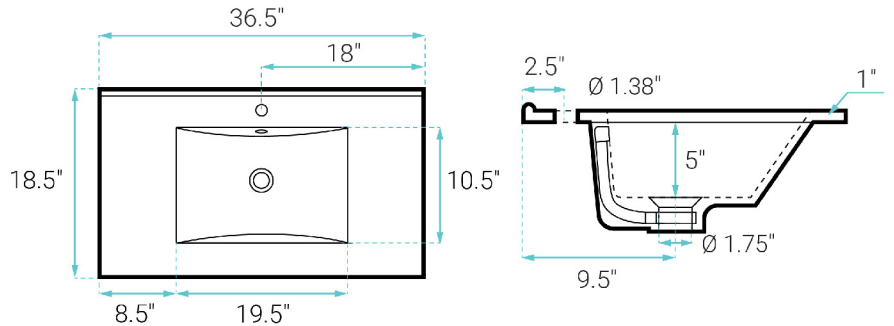

Classé

Swiss Madison®
well made forever

Freestanding Vanity SM-BV663BMB

FEATURES:

- Sleek, freestanding design
- Glazed ceramic, single sink
- Standard 1.75" drain hole
- Standard 1.38" faucet hole
- Chrome-finish overflow
- Wooden legs

INSTALLATION:

Freestanding, assembly required

COLORS & FINISHES:

- Oak: SM-BV663
- Black: SM-BV663B
- Dark Walnut: SM-BV663WN
- Natural Oak: SM-BV663NO
- White Oak: SM-BV663W

SPECIFICATIONS:

N.W: 76 lb.

W: 36.5" x D: 18.5" x H: 33.5"

Inner Sink: D: 10.5" x W: 19.5" x H: 5"

INCLUDED PARTS:

- Freestanding Vanity: SM-BV663B-C
- Vanity Top Sink: SM-VT336MB
- Leg: SM-BVP07B
- Cabinet Hardware: SM-BVP09

REQUIRED PARTS:

- Sink Drain*
- Drain Trap*
- Faucet*
- Water Supply Lines