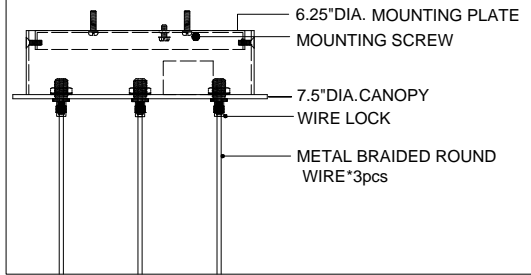

7.5"DIA\*2.5"H.CANOPY  
 6.25"DIA\*0.5"H.MOUNTING PLATE COVER  
 4.0"DIA\*9.0"H. SHADE

TOP VIEW

CANOPY DETAIL

FRONT VIEW

9000-0903

ALL WORK © 2021 CURREY & COMPANY