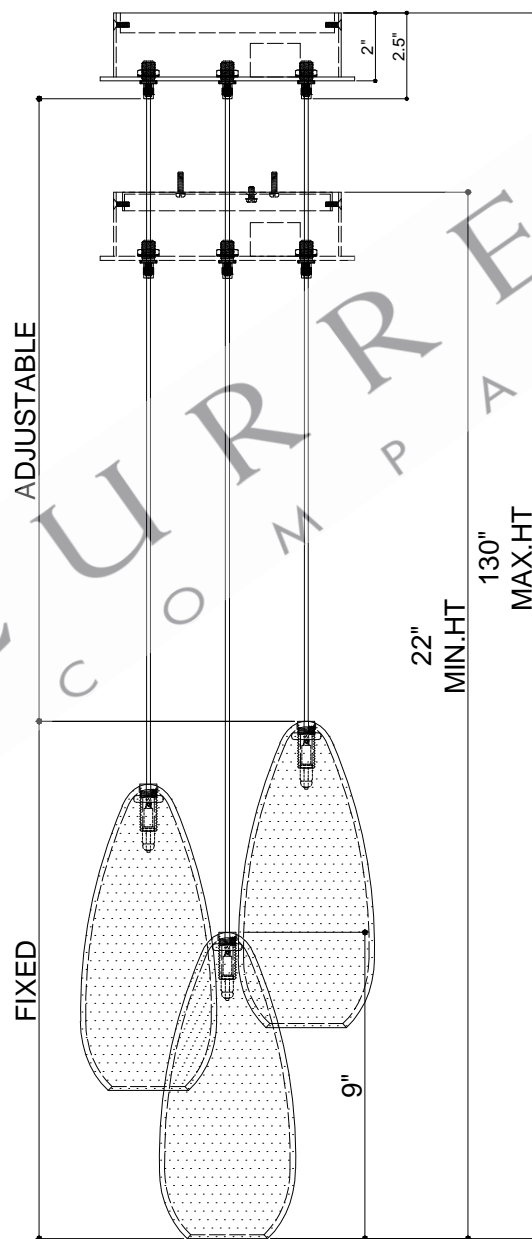

7.5"DIA\*2.5"H.CANOPY  
 6.25"DIA\*0.5"H.MOUNTING PLATE COVER  
 4.0"DIA\*9.0"H. SHADE

TOP VIEW

CANOPY DETAIL

FRONT VIEW

9000-0903

ALL WORK © 2021 CURREY & COMPANY