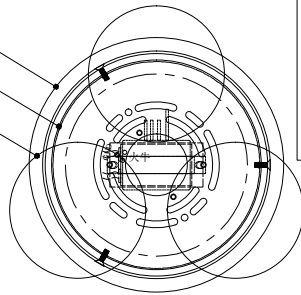

7.5"DIA\*2.5"H.CANOPY  
 6.25"DIA\*0.5"H.MOUNTING PLATE COVER  
 4.0"DIA\*9.0"H. SHADE

TOP VIEW

CANOPY DETAIL

FRONT VIEW

9000-0903

ALL WORK © 2021 CURREY & COMPANY