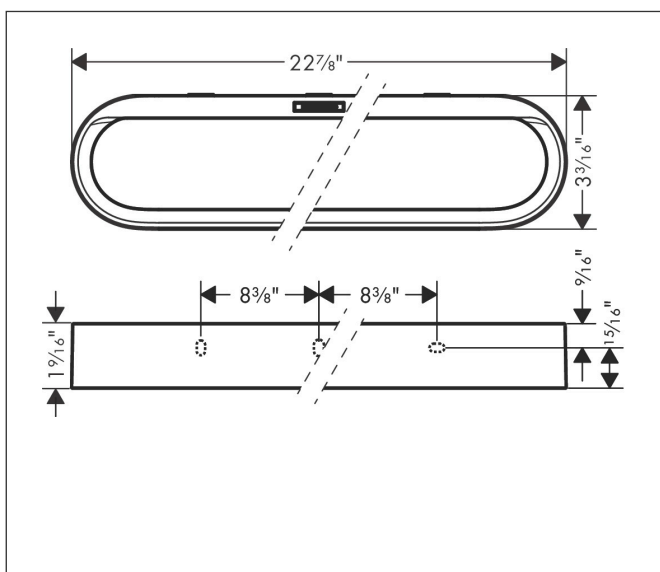

Brand hansgrohe
Art. Name **WallStoris** Towel rail
Art. Nr. 27926700
Surface matte white
Pos. 1

Product Picture

Features

- Wall-mounted
- ideal for tiles, glass, metal
- application - glue or drill
- including gluing set
- holding force: 6 kg
- material carrier bar: Metal
- material decorative bar: plastic dyed through
- fixed
- concealed fastening

Drawing

Technology