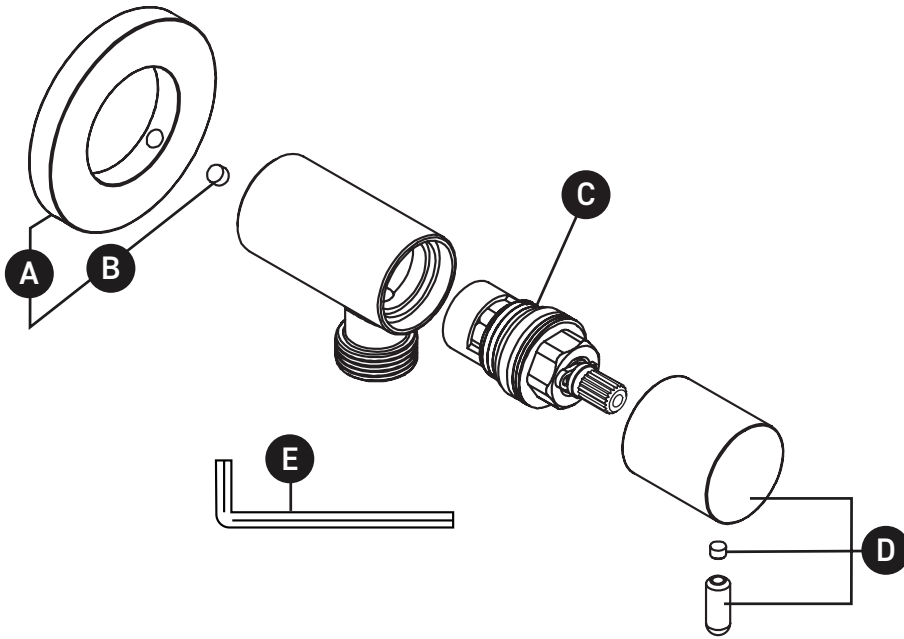

ORDER BY PART NUMBER

ILLUSTRATED PARTS

790

Handshower Outlet With Integrated Volume Control

| ID | Kit Number | Finish |
|----|--------------|-----------|
| A* | 2611 | See below |
| B | 142-035 (2x) | N/A |
| C | 401-079 | N/A |
| D* | 1960 | See below |
| E | 504-020 | N/A |