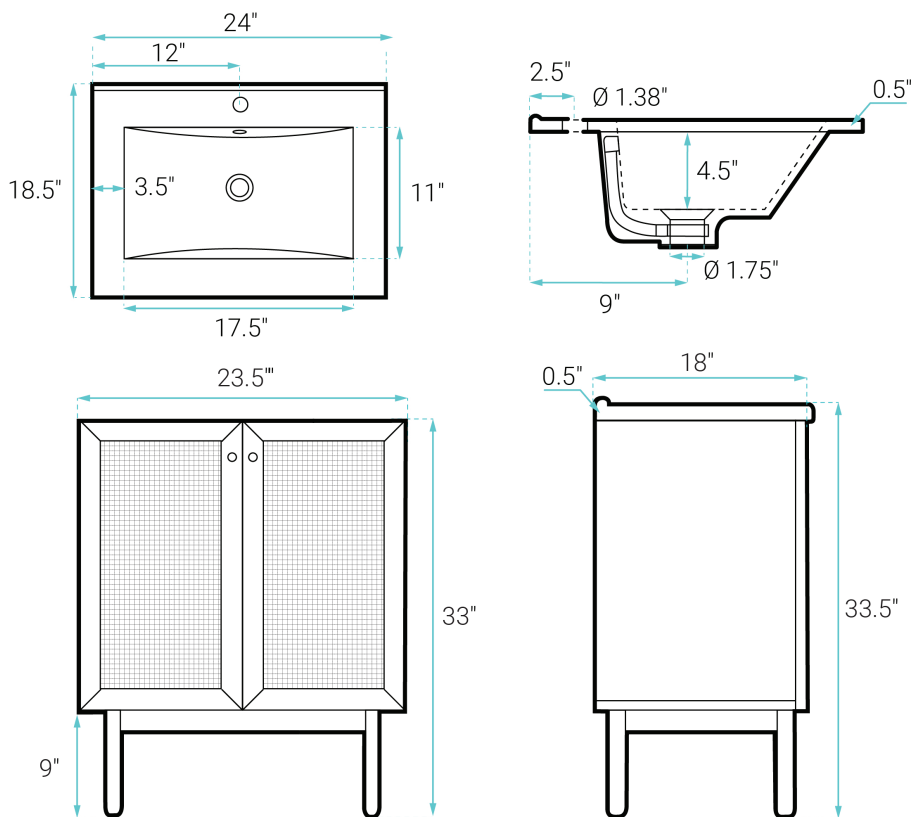

Classé

Swiss Madison®
well made forever

Freestanding Vanity SM-BV662WN

FEATURES:

- Sleek, freestanding design
- Glazed ceramic, single sink
- Standard 1.75" drain hole
- Standard 1.38" faucet hole
- Chrome-finish overflow
- Wooden legs

INSTALLATION:

Freestanding, assembly required

COLORS & FINISHES:

- Oak: SM-BV662
- Black: SM-BV662B
- Dark Walnut: SM-BV662WN
- Natural Oak: SM-BV662NO

SPECIFICATIONS:

N.W: 69 lb.

W: 24" x D: 18.5" x H: 33.5"

Inner Sink: D: 11" x W: 17.5" x H: 4.5"

INCLUDED PARTS:

- Freestanding Vanity: SM-BV662WN-C
- Vanity Top Sink: SM-VT324
- Leg: SM-BVP07WN
- Cabinet Hardware: SM-BVP09

REQUIRED PARTS:

- Sink Drain*
- Drain Trap*
- Faucet*
- Water Supply Lines