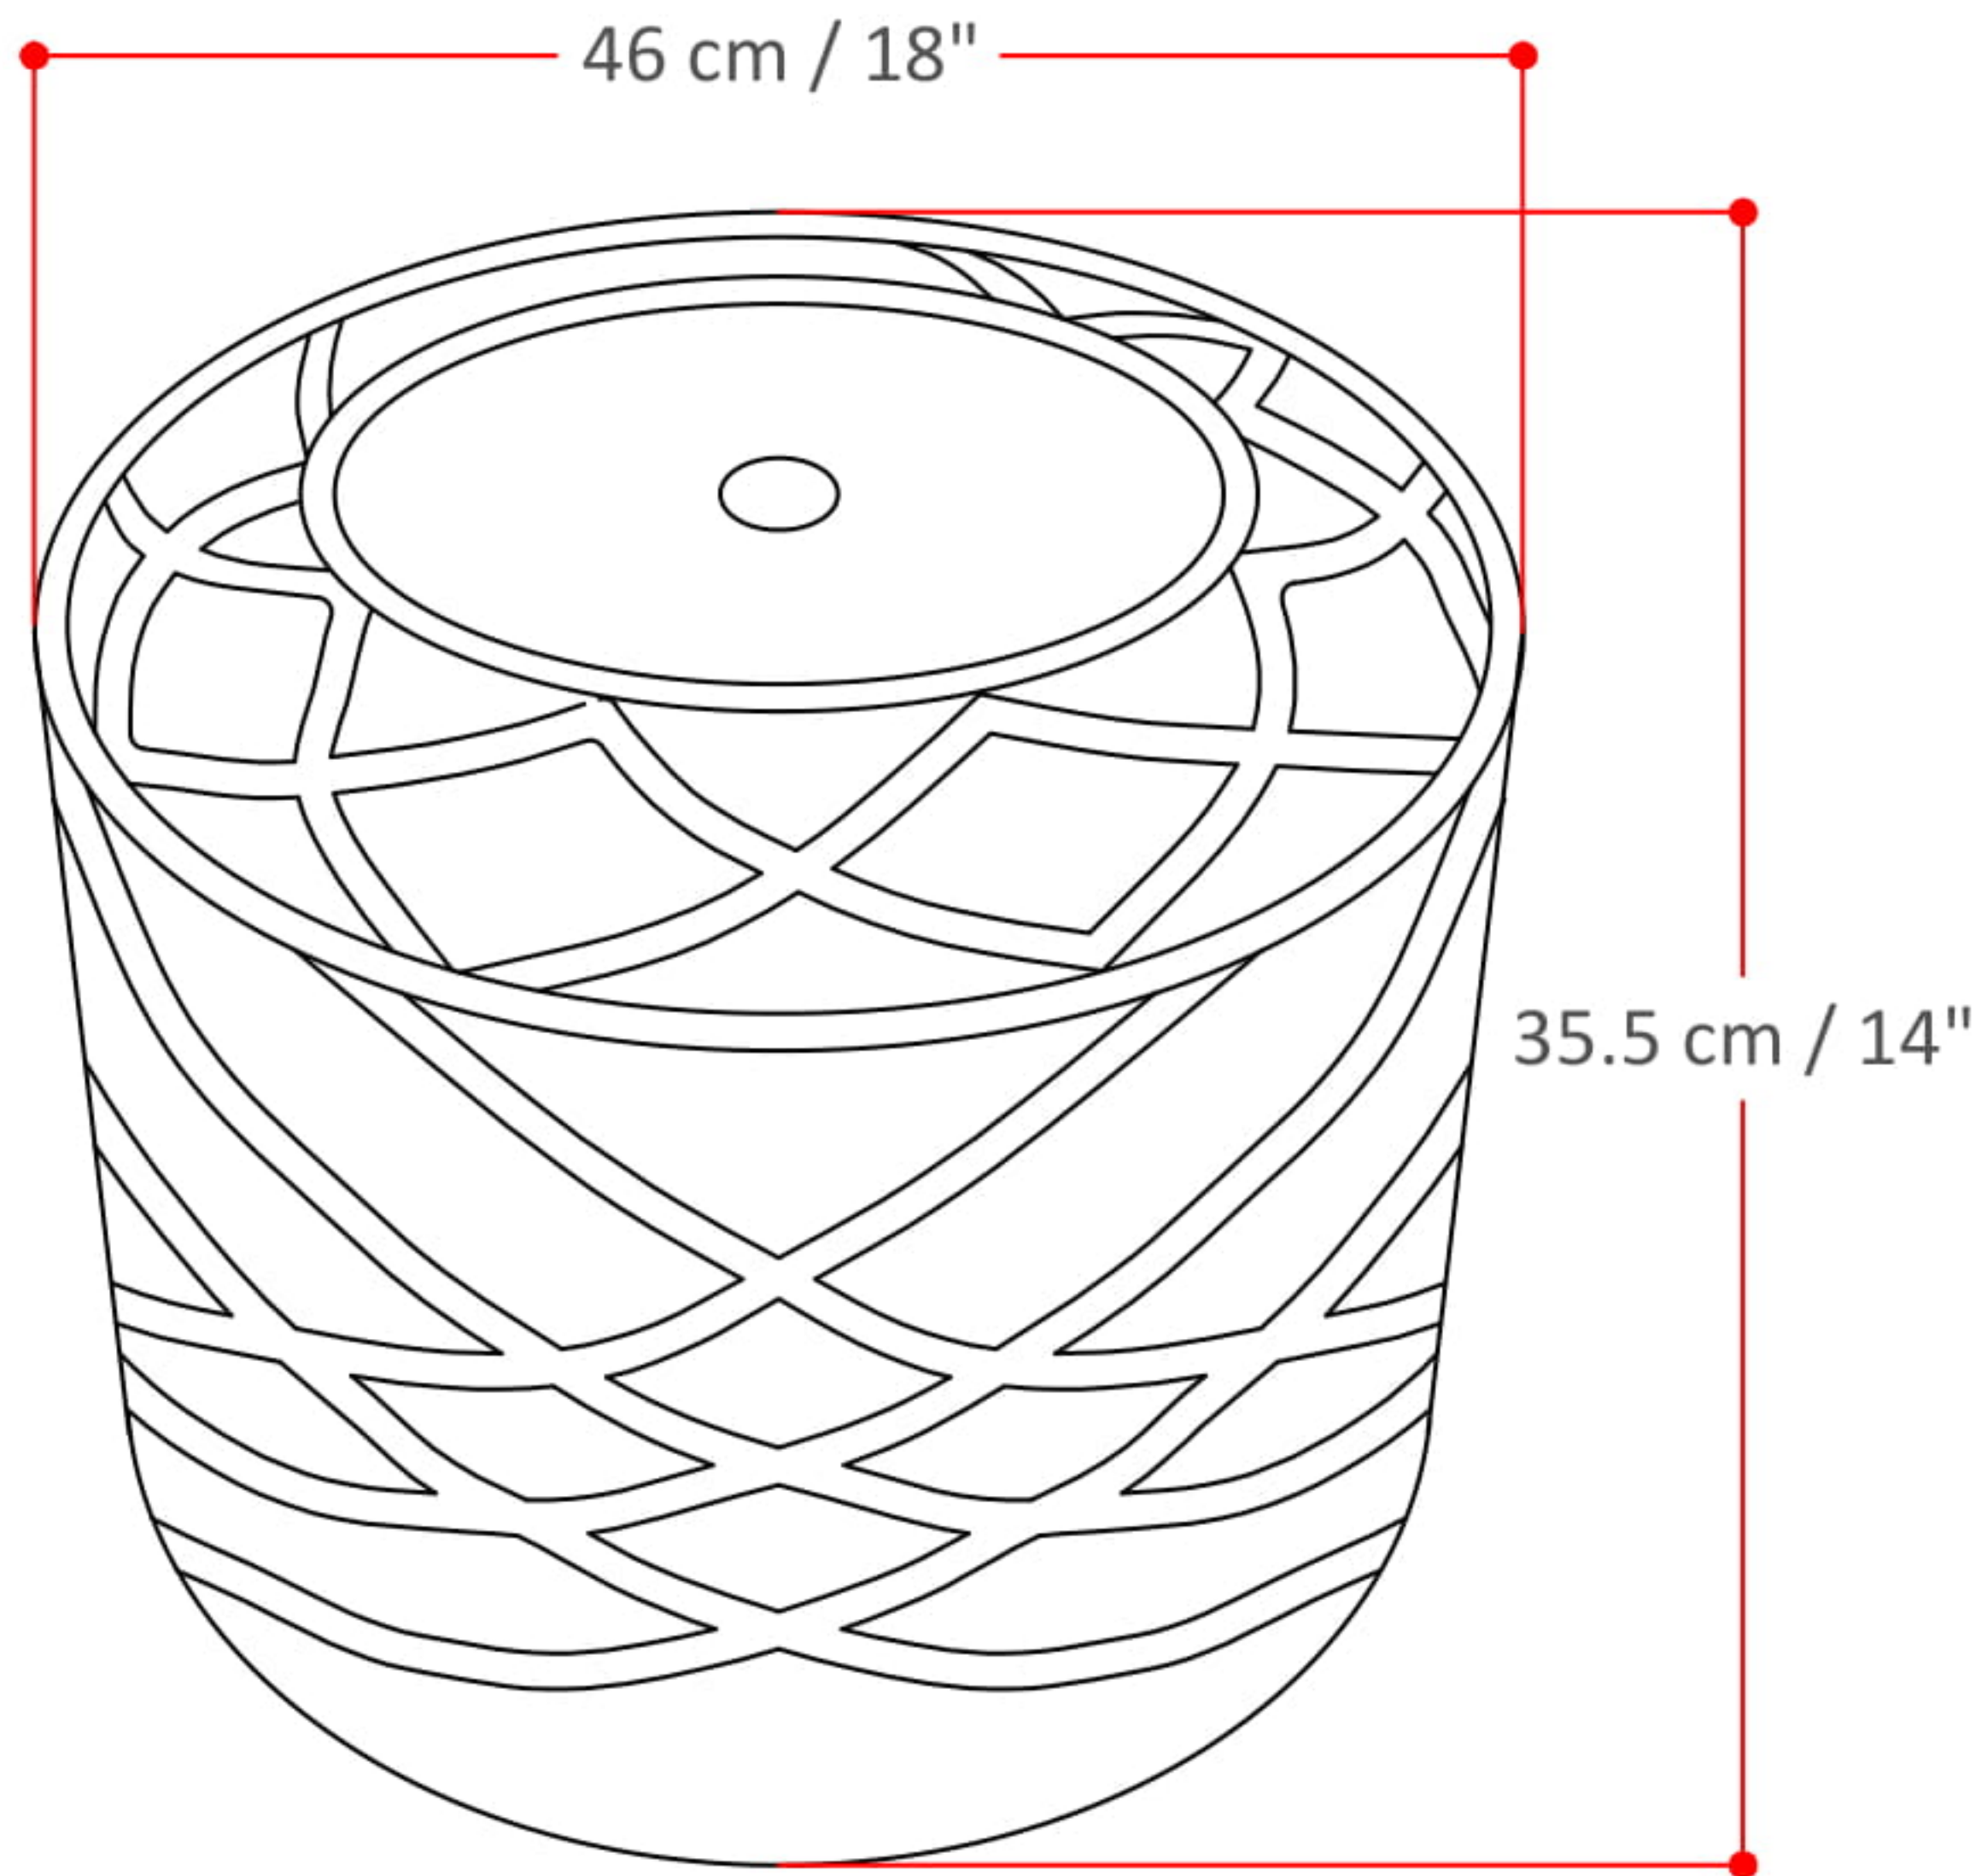

COATES ROUND POUF

Net Weight- 4.6 (lb)