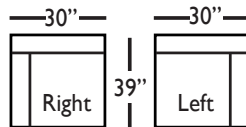

Three Seat End 6- RSE/LSE
L78" D39" H40"

Three Seat End w/Corner
End 8 - RSE/LSE
L92" D39" H40"

Large Armless - LAL
L63" D39" H40"

Corner - COR
L39" D39" H40"

Two Seat End -END2
LSE/RSE
L56" D39" H40"

Single Seat End -END3
LSE/RSE
L30" D39" H40"

CINDY SECTIONAL COLLECTION

	Corner	2-Seat End	Single Seat End	Small Armless
Standard Features				
20" Contrasting Down Blend Throw Pillow	x	x	x	N/A
Tapered or Turned Leg*	x	x	x	x
Wooden Leg Finish	x	x	x	x
Cloud Cushion:	x	x	x	x
Sinuous Underconstruction	x	x	x	x
Options - See Price List for Prices				
Luxe Cushion:	No Charge	No Charge	No Charge	No Charge
Cloud Plus Cushion	x	x	x	x
Contrast Welt (CW)	x	x	x	x
Ordering Instructions				
To Order, Please write the following:	Cindy-Cor	Cindy-End2-LSE/RSE	Cindy-End3-LSE/RSE	Cindy-SAL

Pattern Availability: RG, PS, NM, RS

NOTE: If a leg type is not stated on your order, it will automatically default to the TURNED LEG.

CINDY • UPHOLSTERED

3-Seat End with Corner - End 8*
L92\"/>

3-Seat End - End 6*
L78\"/>

2-Seat End - End 2*
L56\"/>

Single Seat End - End 3*
L30\"/>

Chaise End - CHSE*
L34\"/>

Large Armless
L63\"/>

Small Armless
L31\"/>

Corner
L39\"/>