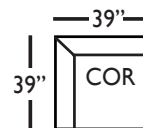

Three Seat End 6- RSE/LSE
L78" D39" H40"

Three Seat End w/Corner
End 8 - RSE/LSE
L92" D39" H40"

Large Armless - LAL
L63" D39" H40"

Corner - COR
L39" D39" H40"

Two Seat End -END2
LSE/RSE
L56" D39" H40"

Single Seat End -END3
LSE/RSE
L30" D39" H40"

Pattern Availability: RG, PS, NM, RS

NOTE: If a leg type is not stated on your order, it will automatically default to the TURNED LEG.

CINDY • UPHOLSTERED

3-Seat End with Corner - End 8*
L92\"/>

3-Seat End - End 6*
L78\"/>

2-Seat End - End 2*
L56\"/>

Single Seat End - End 3*
L30\"/>

Chaise End - CHSE*
L34\"/>

Large Armless
L63\"/>

Small Armless
L31\"/>

Corner
L39\"/>