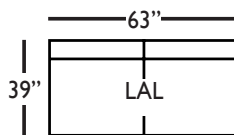

Three Seat End 6- RSE/LSE
L78" D39" H40"

Three Seat End w/Corner
End 8 - RSE/LSE
L92" D39" H40"

Large Armless - LAL
L63" D39" H40"

Corner - COR
L39" D39" H40"

Two Seat End -END2
LSE/RSE
L56" D39" H40"

Single Seat End -END3
LSE/RSE
L30" D39" H40"

Pattern Availability: RG, PS, NM, RS

NOTE: If a leg type is not stated on your order, it will automatically default to the TURNED LEG.

CINDY • UPHOLSTERED

3-Seat End with Corner - End 8*
L92\"/>

3-Seat End - End 6*
L78\"/>

2-Seat End - End 2*
L56\"/>

Single Seat End - End 3*
L30\"/>

Chaise End - CHSE*
L34\"/>

Large Armless
L63\"/>

Small Armless
L31\"/>

Corner
L39\"/>