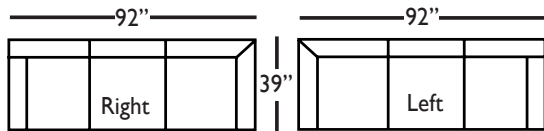

CINDY • UPHOLSTERED

3-Seat End with Corner - End 8*
L92\"/>