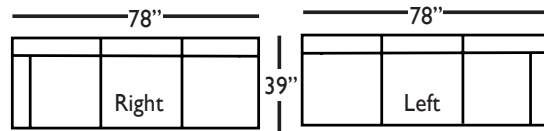

CINDY SECTIONAL COLLECTION

	3-Seat End w/Corner	3-Seat End	Chaise	Large Armless
Standard Features				
20" Contrasting Down Blend Throw Pillow	x (2)	x	x	N/A
Tapered or Turned Leg*	x	x	x	x
Wooden Leg Finish	x	x	x	x
Cloud Cushion:	x	x	x	x
Sinuous Underconstruction	x	x	x	x
Options - See Price List for Prices				
Luxe Cushion:	No Charge	No Charge	No Charge	No Charge
Cloud Plus Cushion	x	x	x	x
Contrast Welt (CW)	x	x	x	x
Ordering Instructions				
To Order, Please write the following:	Cindy-End8-LSE/RSE	Cindy-End6-LSE/RSE	Cindy-Chse-LSC/RSC	Cindy-LAL

CINDY SECTIONAL COLLECTION

	Corner	2-Seat End	Single Seat End	Small Armless
Standard Features				
20" Contrasting Down Blend Throw Pillow	x	x	x	N/A
Tapered or Turned Leg*	x	x	x	x
Wooden Leg Finish	x	x	x	x
Cloud Cushion:	x	x	x	x
Sinuous Underconstruction	x	x	x	x
Options - See Price List for Prices				
Luxe Cushion:	No Charge	No Charge	No Charge	No Charge
Cloud Plus Cushion	x	x	x	x
Contrast Welt (CW)	x	x	x	x
Ordering Instructions				
To Order, Please write the following:	Cindy-Cor	Cindy-End2-LSE/RSE	Cindy-End3-LSE/RSE	Cindy-SAL

Pattern Availability: RG, PS, NM, RS

NOTE: If a leg type is not stated on your order, it will automatically default to the TURNED LEG.

CINDY • UPHOLSTERED

3-Seat End with Corner - End 8*
L92\"/>

3-Seat End - End 6*
L78\"/>