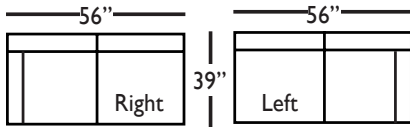

CINDY SECTIONAL COLLECTION

	Corner	2-Seat End	Single Seat End	Small Armless
Standard Features				
20" Contrasting Down Blend Throw Pillow	x	x	x	N/A
Tapered or Turned Leg*	x	x	x	x
Wooden Leg Finish	x	x	x	x
Cloud Cushion:	x	x	x	x
Sinuous Underconstruction	x	x	x	x
Options - See Price List for Prices				
Luxe Cushion:	No Charge	No Charge	No Charge	No Charge
Cloud Plus Cushion	x	x	x	x
Contrast Welt (CW)	x	x	x	x
Ordering Instructions				
To Order, Please write the following:	Cindy-Cor	Cindy-End2-LSE/RSE	Cindy-End3-LSE/RSE	Cindy-SAL

Pattern Availability: RG, PS, NM, RS

NOTE: If a leg type is not stated on your order, it will automatically default to the TURNED LEG.

CINDY • UPHOLSTERED

3-Seat End with Corner - End 8*
L92\"/>

3-Seat End - End 6*
L78\"/>

2-Seat End - End 2*
L56\"/>

Single Seat End - End 3*
L30\"/>

Chaise End - CHSE*
L34\"/>

Large Armless
L63\"/>

Small Armless
L31\"/>

Corner
L39\"/>