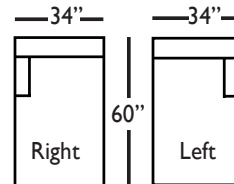

Three Seat End 6- RSE/LSE
L78" D39" H40"

Three Seat End w/Corner
End 8 - RSE/LSE
L92" D39" H40"

Large Armless - LAL
L63" D39" H40"

Corner - COR
L39" D39" H40"

Two Seat End -END2
LSE/RSE
L56" D39" H40"

Single Seat End -END3
LSE/RSE
L30" D39" H40"

CINDY SECTIONAL COLLECTION

	Corner	2-Seat End	Single Seat End	Small Armless
Standard Features				
20" Contrasting Down Blend Throw Pillow	x	x	x	N/A
Tapered or Turned Leg*	x	x	x	x
Wooden Leg Finish	x	x	x	x
Cloud Cushion:	x	x	x	x
Sinuous Underconstruction	x	x	x	x
Options - See Price List for Prices				
Luxe Cushion:	No Charge	No Charge	No Charge	No Charge
Cloud Plus Cushion	x	x	x	x
Contrast Welt (CW)	x	x	x	x
Ordering Instructions				
To Order, Please write the following:	Cindy-Cor	Cindy-End2-LSE/RSE	Cindy-End3-LSE/RSE	Cindy-SAL

Pattern Availability: RG, PS, NM, RS

NOTE: If a leg type is not stated on your order, it will automatically default to the TURNED LEG.

CINDY • UPHOLSTERED

3-Seat End with Corner - End 8*
L92\"/>

3-Seat End - End 6*
L78\"/>

2-Seat End - End 2*
L56\"/>

Single Seat End - End 3*
L30\"/>

Chaise End - CHSE*
L34\"/>

Large Armless
L63\"/>

Small Armless
L31\"/>

Corner
L39\"/>