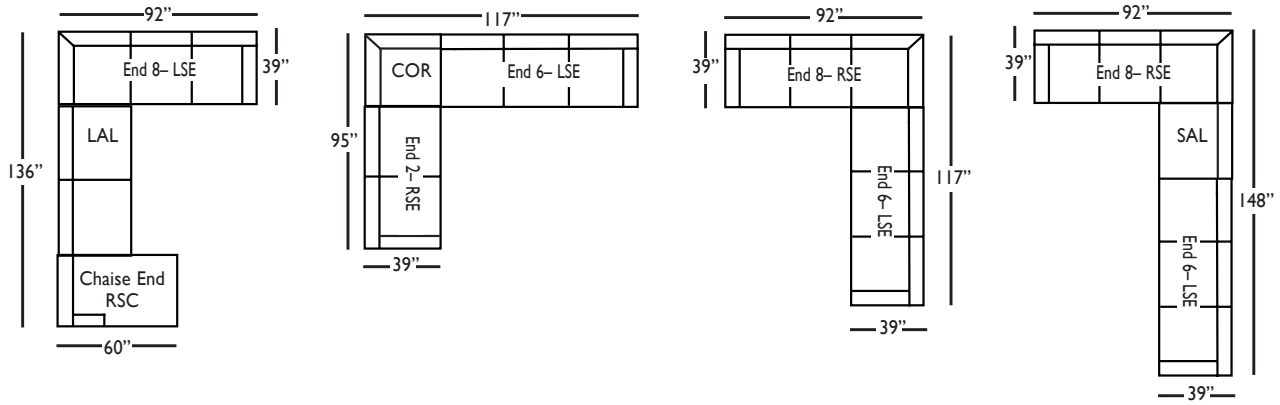

CINDY • UPHOLSTERED

3-Seat End with Corner - End 8*
L92\"/>