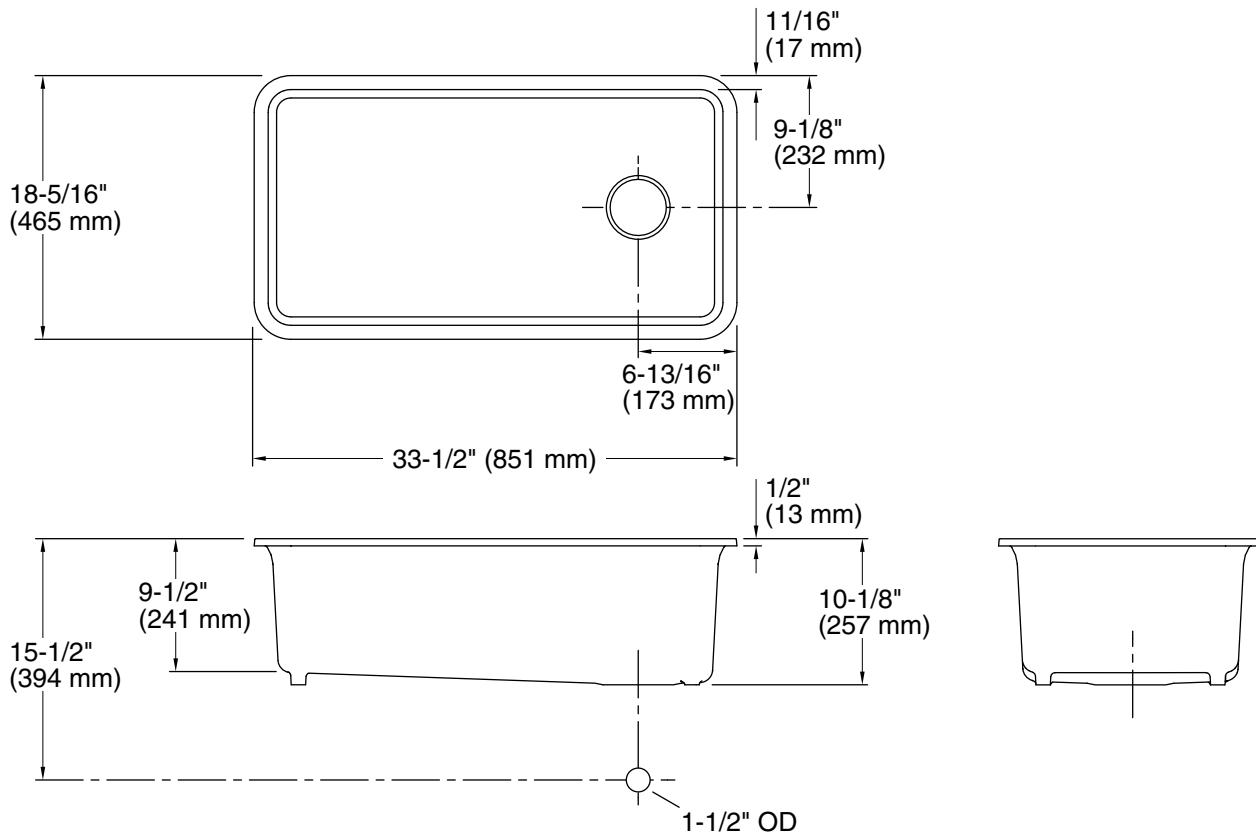

Features

- 36" minimum base cabinet width
- Single bowl
- 9-1/2" (241 mm) depth provides generous workspace
- Offset drain increases workspace in the sink and storage space underneath
- Includes sink rack
- Includes cutout templates and installation clips
- Matte finish offers rich, dimensional color

Color	Code	Description
	CM6	Matte White
	CM7	Matte Graphite
	CM2	Matte Brown
	CM3	Matte Taupe
	CM4	Matte Grey

Technical Information

All product dimensions are nominal.

Basin configuration: Single Bowl

Min. base cabinet width: 36" (914 mm)

Bowl area (Only): Length: 30-9/16" (777 mm)
 Width: 15-3/8" (391 mm)
 Bowl depth: 9-1/2" (241 mm)
 Water depth: 9-1/2" (241 mm)

Drain hole: 3-7/8" (98 mm)

Template: 1256394-7, required, included

Notes

Install this product according to the installation instructions.

Allow a minimum of 2" (51 mm) clearance around the sink rim for clip attachment.