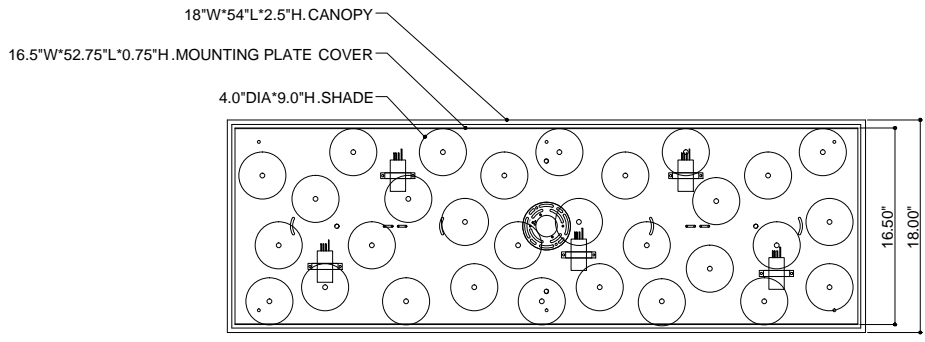

CANOPY DETAIL

TOP VIEW

FRONT VIEW

9000-0907

ALL WORK © 2021 CURREY & COMPANY