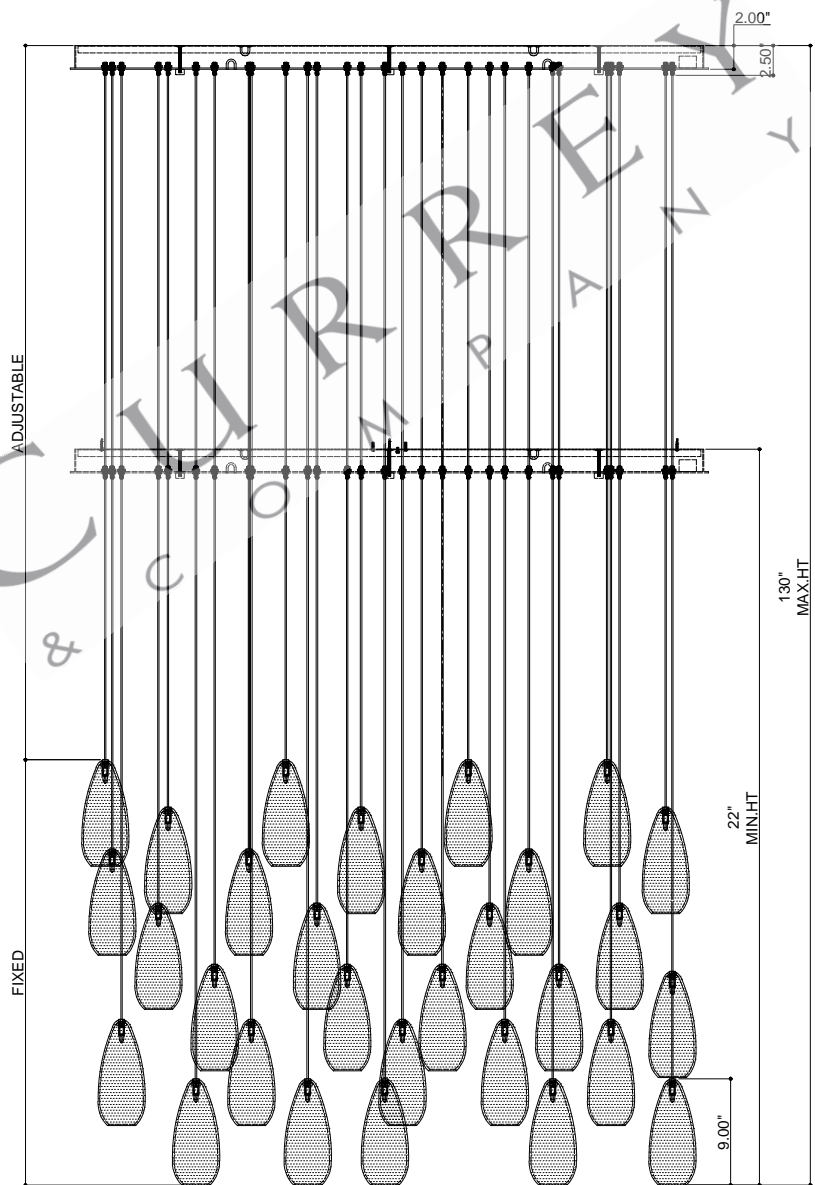

CANOPY DETAIL

TOP VIEW

FRONT VIEW

9000-0907

ALL WORK © 2021 CURREY & COMPANY