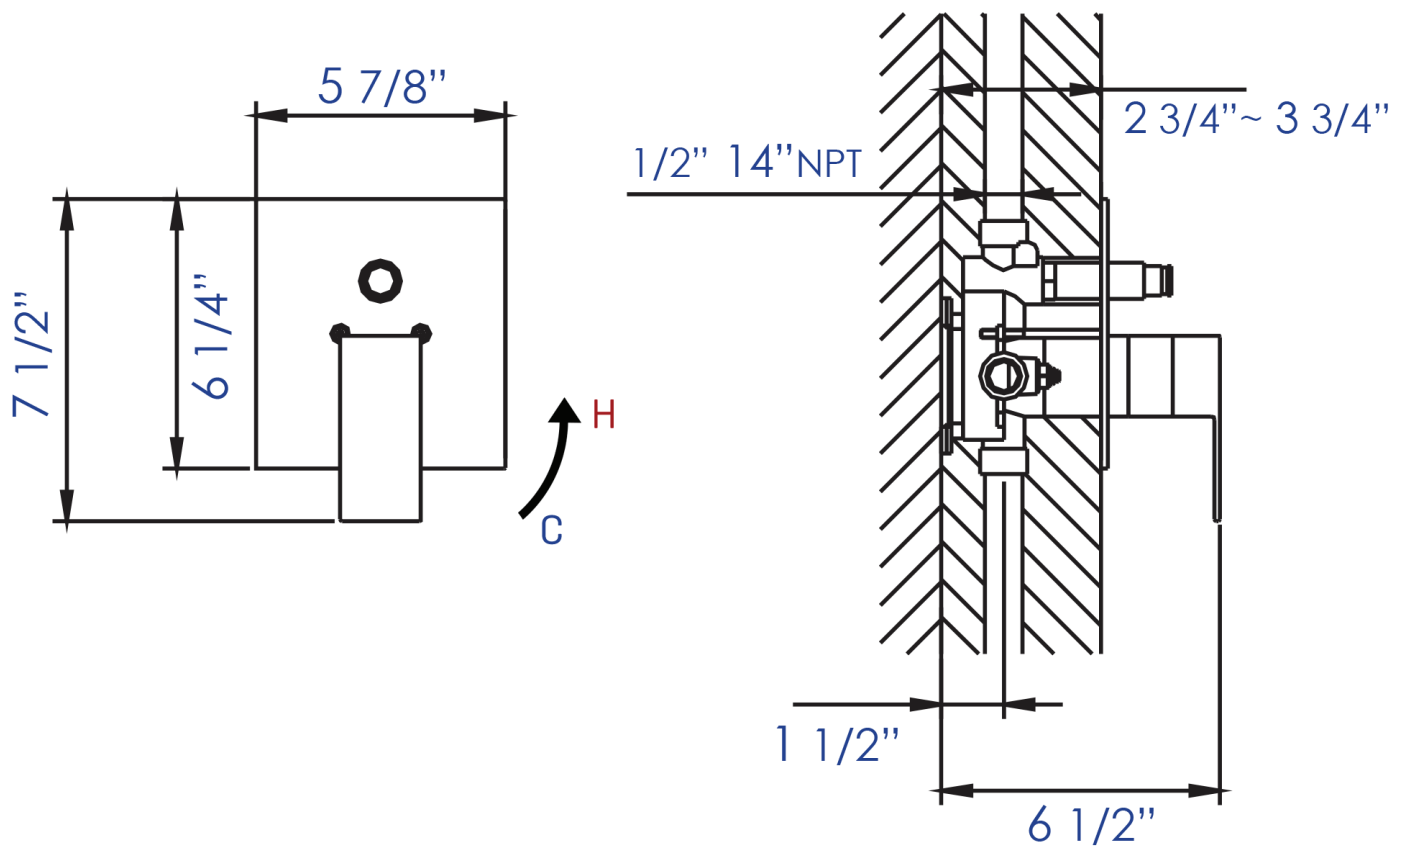

# AB6801

Square Pressure Balanced Shower Mixer with Diverter

**Note:** All product dimensions are approximate and should be verified on site prior to installation.  
Visit [www.ALFIbrand.com](http://www.ALFIbrand.com) for more information.