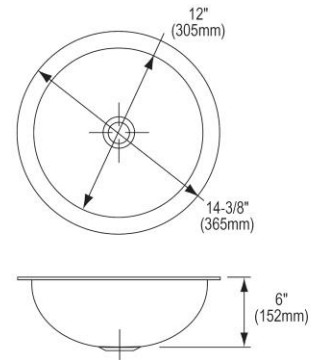

PART: _____ QTY: _____
PROJECT: _____
CONTACT: _____
DATE: _____
NOTES: _____
APPROVAL: _____

In keeping with our policy of continuing product improvement, Elkay reserves the right to change product specifications without notice. Please visit [elkay.com](#) for the most current version of Elkay product specification sheets. This specification describes an Elkay product with design, quality, and functional benefits to the user. When making a comparison of other producers' offerings, be certain these features are not overlooked.