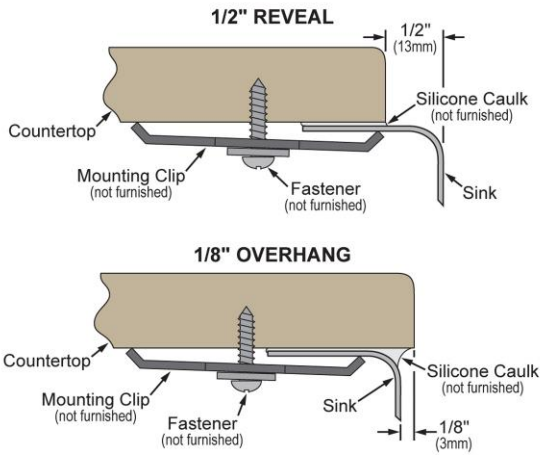

**PRODUCT SPECIFICATIONS**

Elkay Asana Stainless Steel 14-3/8" x 14-3/8" x 6" Single Bowl Undermount Bathroom Sink. Sink is manufactured from 18 gauge 304 Stainless Steel with a Lustrous Satin finish, Center drain placement, and Bottom only pads.

<b>Installation Type:</b>	Undermount
<b>Material:</b>	304 Stainless Steel
<b>Finish:</b>	Lustrous Satin
<b>Gauge:</b>	18
<b>Sound Deadening:</b>	Bottom only pads
<b>Number of Bowls:</b>	1
<b>Sink Dimensions:</b>	14-3/8" x 14-3/8" x 6"
<b>Bowl 1 Dimensions:</b>	12" x 12" x 6"
<b>Drain Size:</b>	2" (51mm)
<b>Drain Location:</b>	Center
<b>Minimum Cabinet Size:</b>	18"
<b>Mounting Hardware:</b>	Undermount brackets sold separately
<b>Template Included:</b>	Yes
<b>Cutout Template #:</b>	<a href="#">100000596</a>

**Product Compliance:** ADA & ICC A117.1  
ASME A112.19.3/CSA B45.4

**Installation Profile:**

Designed to affix to the underside of any solid surface countertop.

Sinks are listed by IAPMO® as meeting the applicable requirements of the Uniform Plumbing Code®, International Plumbing Code®, and National Plumbing Code of Canada.