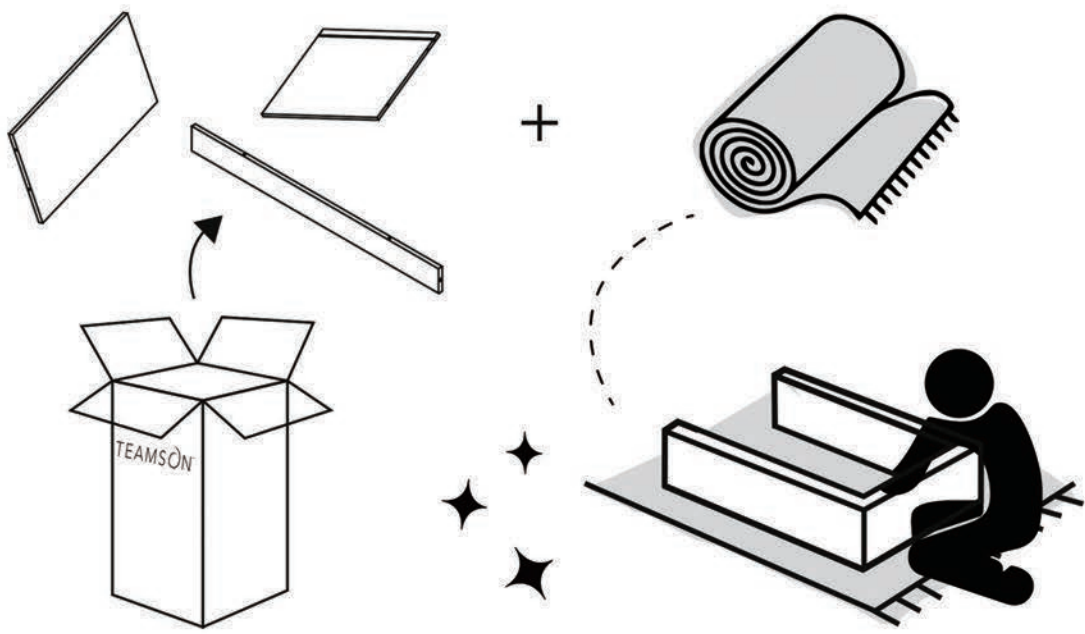

VERSANORA
Colette Bedside Table Lamp

VN-L00072
VN-L00072-EU
VN-L00072-UK

TIME SAVER!
3D Interactive Instruction

** Got questions? Please have your product code (on the first page of this instruction, e.g. TD-12345A) and the order number ready, give us a call or email us through our customer care support! We are always ready to assist you!