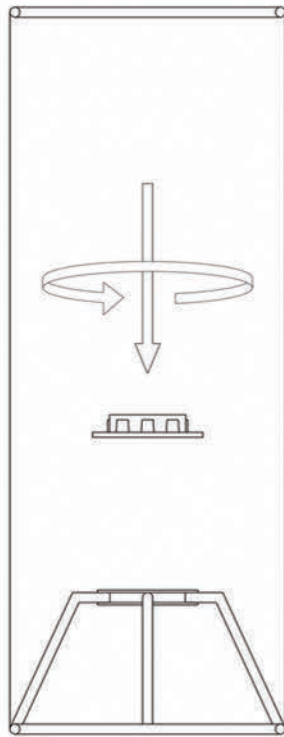

VERSANORA
Colette Bedside Table Lamp

VN-L00072
VN-L00072-EU
VN-L00072-UK

TIME SAVER!
3D Interactive Instruction

** Got questions? Please have your product code (on the first page of this instruction, e.g. TD-12345A) and the order number ready, give us a call or email us through our customer care support! We are always ready to assist you!

▲ WARNING

Small parts and sharp edges may be present prior to assembly.

Step 3
(Bulb not included)

Step 2

Step 1

Questions?
Scan Here