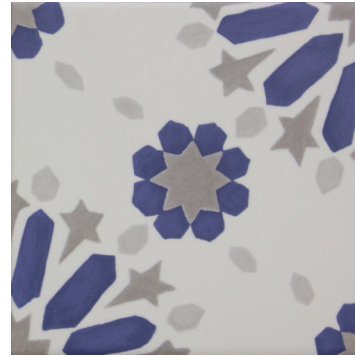

Riddler™ is a captivating collection that blends two unique retro patterns with four modern colors. Perfect for adding a touch of vintage charm and modern flair to any space, Riddler offers a one-of-a-kind aesthetic that transforms floors and walls into statement pieces. Embrace the nostalgia and elevate your design with this eye-catching, versatile collection.

RIDDLER™

Glazed Porcelain

FLOOR / WALL

RESIDENTIAL

COMMERCIAL

INDOOR

Gem Gray

Gem Noir

Gem Sky

Gem Beige

Tie Gray

Tie Noir

Tie Sky

Tie Beige

Sizes

6" x 6"
5.91" x 5.91"