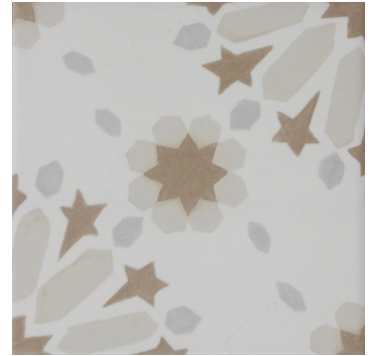

Riddler™ is a captivating collection that blends two unique retro patterns with four modern colors. Perfect for adding a touch of vintage charm and modern flair to any space, Riddler offers a one-of-a-kind aesthetic that transforms floors and walls into statement pieces. Embrace the nostalgia and elevate your design with this eye-catching, versatile collection.

RIDDLER™

Glazed Porcelain

FLOOR / WALL

RESIDENTIAL

COMMERCIAL

INDOOR

Gem Gray

Gem Noir

Gem Sky

Gem Beige

Tie Gray

Tie Noir

Tie Sky

Tie Beige

Sizes

6" x 6"
5.91" x 5.91"