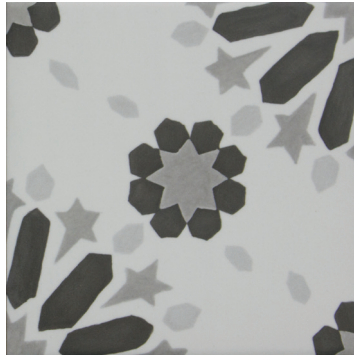

Riddler™ is a captivating collection that blends two unique retro patterns with four modern colors. Perfect for adding a touch of vintage charm and modern flair to any space, Riddler offers a one-of-a-kind aesthetic that transforms floors and walls into statement pieces. Embrace the nostalgia and elevate your design with this eye-catching, versatile collection.

RIDDLER™

Glazed Porcelain

FLOOR / WALL

RESIDENTIAL

COMMERCIAL

INDOOR

Gem Gray

Gem Noir

Gem Sky

Gem Beige

Tie Gray

Tie Noir

Tie Sky

Tie Beige

Sizes

6" x 6"
5.91" x 5.91"