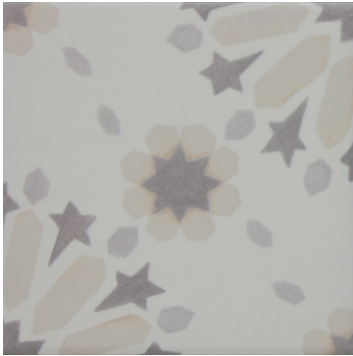

Riddler™ is a captivating collection that blends two unique retro patterns with four modern colors. Perfect for adding a touch of vintage charm and modern flair to any space, Riddler offers a one-of-a-kind aesthetic that transforms floors and walls into statement pieces. Embrace the nostalgia and elevate your design with this eye-catching, versatile collection.

RIDDLER™

Glazed Porcelain

FLOOR / WALL

RESIDENTIAL

COMMERCIAL

INDOOR

Gem Gray

Gem Noir

Gem Sky

Gem Beige

Tie Gray

Tie Noir

Tie Sky

Tie Beige

Sizes

6" x 6"
5.91" x 5.91"