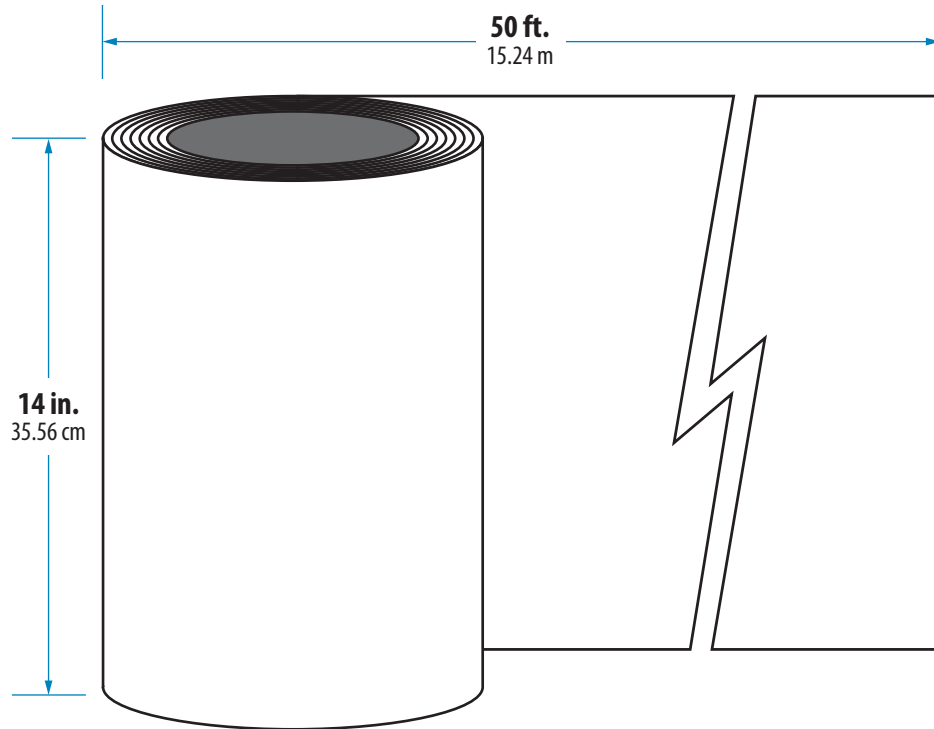

0.010 Aluminum • 14 in. x 50 ft. • Royal Brown over Birch White polyester paint

REVERSIBLE BROWN ↔ WHITE
REVERSIBLE MARRÓN ↔ BLANCO