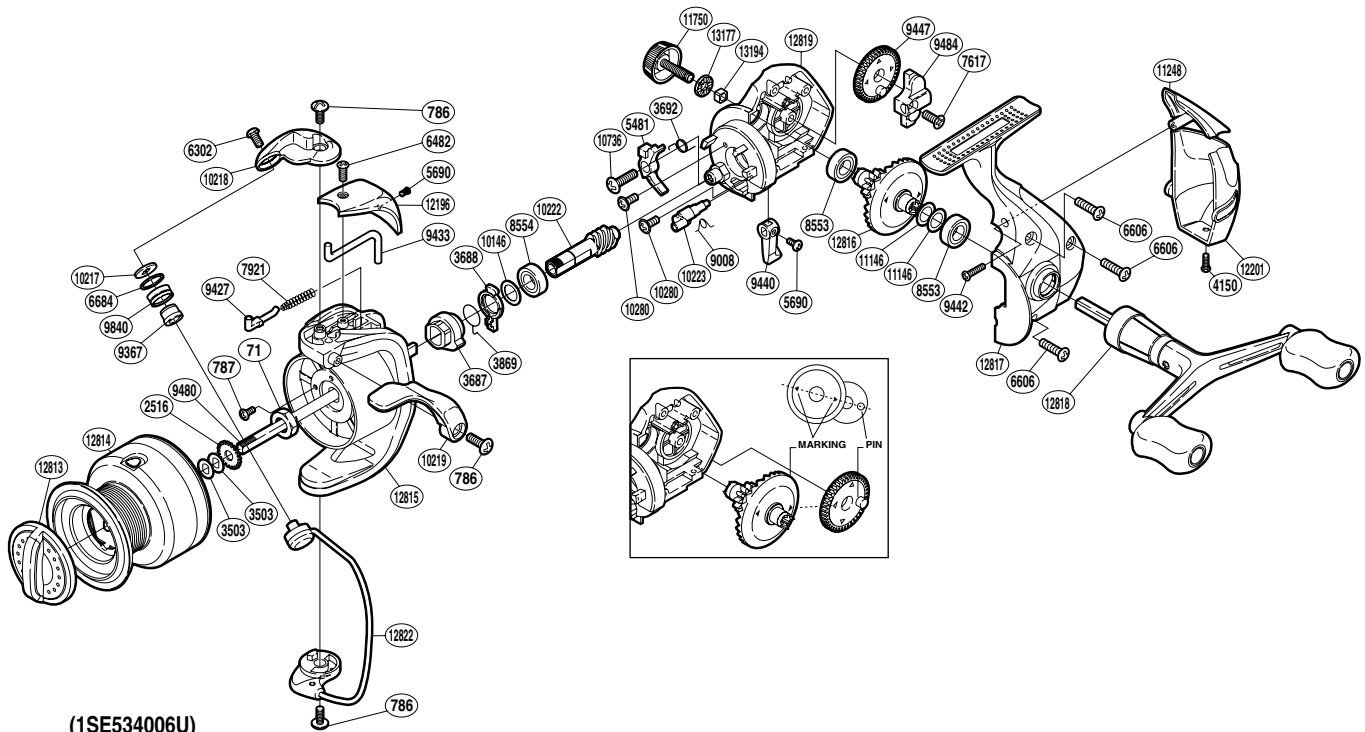

SHIMANO

SPIREX

SR-4000FG

(1SE534006U)

Please note that the number of adjusting washers may not be the same as shown in the exploded views. (Adjustment will vary with each individual product.)

Part No.	Description	Part No.	Description	Part No.	Description
RD 0071	Rotor Nut	RD 8553	Ball Bearing	RD10280	Screw
RD 0786	Screw	RD 8554	Ball Bearing	RD10736	Screw
RD 0787	Screw	RD 9008	Anti-Reverse Cam Spring	RD11146	Washer
RD 2516	Spool Support	RD 9367	Line Roller Bushing	RD11248	Rear Protector A
RD 3503	Spool Washer	RD 9427	Bail Spring Guide	RD11750	Handle Screw Cap
RD 3687	Anti-Reverse Ratchet	RD 9433	Bail Trip Lever	RD12196	Bail Spring Cover
RD 3688	Anti-Reverse Lock Out	RD 9440	Anti-Reverse Lever	RD12201	Rear Protector B
RD 3692	Anti-Reverse Pawl Spring	RD 9442	Screw	RD12813	Drag Knob
RD 3869	Anti-Reverse Lock Out Spring	RD 9447	Oscillating Gear	RD12814	Spool Assembly
RD 4150	Screw	RD 9480	Main Shaft	RD12815	Rotor
RD 5481	Anti-Reverse Pawl	RD 9484	Oscillating Slider	RD12816	Drive Gear
RD 5690	Screw	RD 9840	Line Roller	RD12817	Side Cover
RD 6302	Screw	RD10146	Washer	RD12818	Double Paddle Handle Assembly
RD 6482	Screw	RD10217	Line Roller Washer	RD12819	Body
RD 6606	Screw	RD10218	Bail Arm	RD12822	Bail Assembly
RD 6684	Line Roller Spacer	RD10219	Quick-Fire II Trigger	RD13177	Handle Screw Cap Spacer
RD 7617	Screw	RD10222	Pinion Gear	RD13194	Handle Screw Lock
RD 7921	Bail Spring	RD10223	Anti-Reverse Cam		