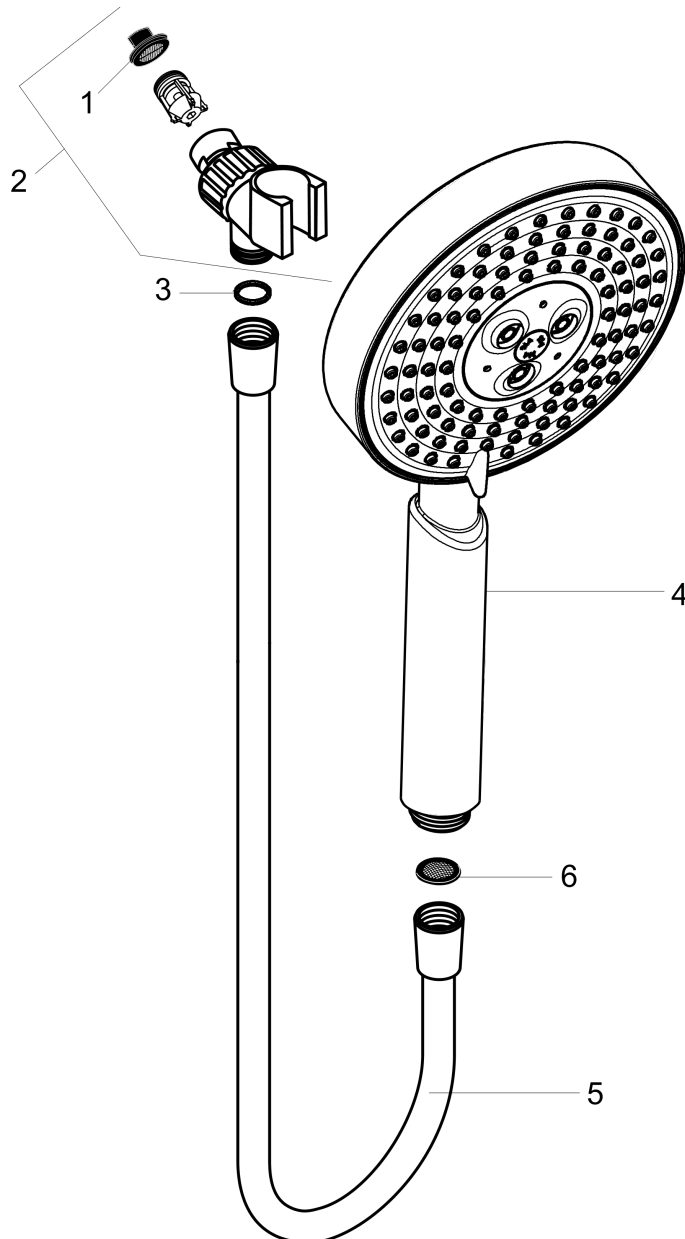

**Raindance S**  
**Handshower Set 100 3-Jet, 2.0 GPM**  
 Finishes : **chrome**    Part no. : **04518000**

**Description**

**Features**

- Consists of: Handshower, Handshower holder, Handshower hose
- Spray modes: RainAir, BalanceAir, Whirl
- Flow: 2.0 GPM (7.6 L/Min)
- 30° adjustment

**Item details**

List Price \$ 255.00

**Technology**

**Compliance**

**Product image**

**Scale drawing**

**Raindance S**  
**Handshower Set 100 3-Jet, 2.0 GPM**  
 Finishes : **chrome**    Part no. : **04518000**

Exploded drawing

Year of production: >09/12

**Raindance S**

**Handshower Set 100 3-Jet, 2.0 GPM**

Finishes : **chrome** Part no. : **04518000**

**Spare parts list**

Year of production: >09/12

<b>Pos.</b>	<b>Description</b>	<b>Part no.</b>	<b>Price</b>	<b>PU</b>
1	filter packing	88649000	-	1
2	shower holder	06505003	-	1
3	washer	88651000	-	1
4	handshower	04341000	-	1
5	shower hose 1,60 m	28276003	-	1
6	filter packing	94246000	-	1