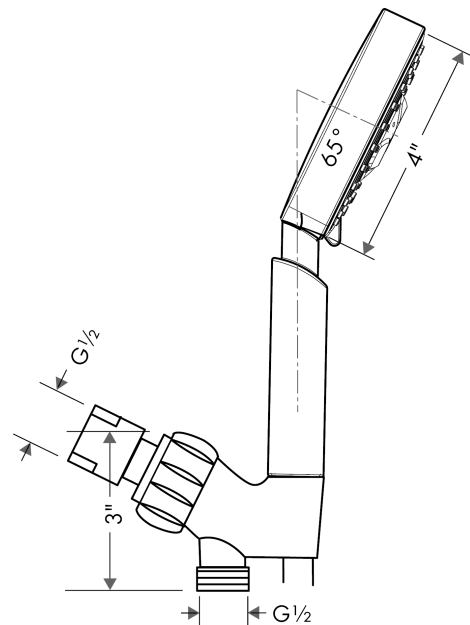

**Raindance S**  
**Handshower Set 100 3-Jet, 2.0 GPM**  
 Finishes : **chrome**    Part no. : **04518000**

**Description**

**Features**

- Consists of: Handshower, Handshower holder, Handshower hose
- Spray modes: RainAir, BalanceAir, Whirl
- Flow: 2.0 GPM (7.6 L/Min)
- 30° adjustment

**Item details**

List Price \$ 255.00

**Technology**

**Compliance**

**Product image**

**Scale drawing**

**Raindance S**  
**Handshower Set 100 3-Jet, 2.0 GPM**  
 Finishes : **chrome**    Part no. : **04518000**

Exploded drawing

Year of production: >09/12

**Raindance S**

**Handshower Set 100 3-Jet, 2.0 GPM**

Finishes : **chrome** Part no. : **04518000**

**Spare parts list**

Year of production: >09/12

<b>Pos.</b>	<b>Description</b>	<b>Part no.</b>	<b>Price</b>	<b>PU</b>
1	filter packing	88649000	-	1
2	shower holder	06505003	-	1
3	washer	88651000	-	1
4	handshower	04341000	-	1
5	shower hose 1,60 m	28276003	-	1
6	filter packing	94246000	-	1