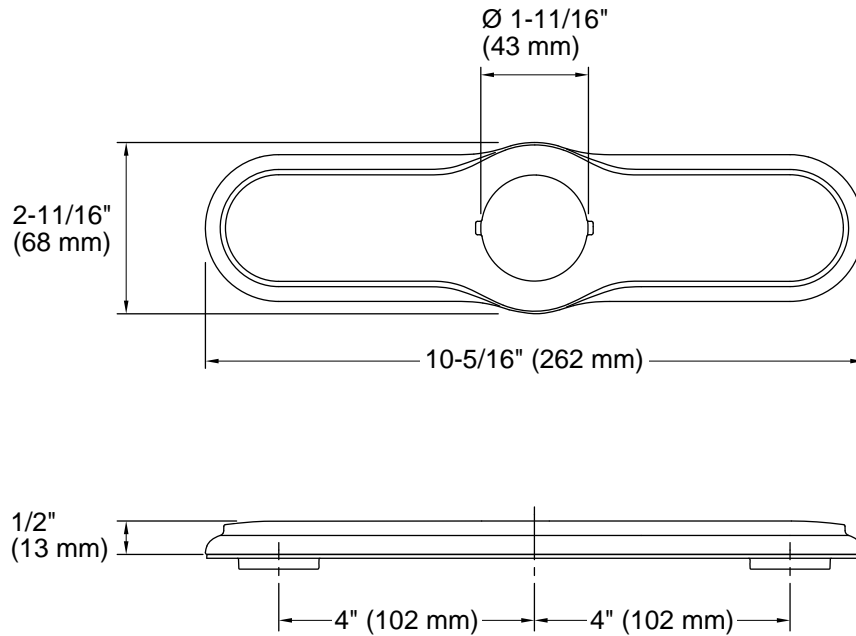

Features

- Coordinates with Tournant™ (K-77515) kitchen faucet

Recommended Products/Accessories

- K-77515 Semi-professional kitchen sink faucet with three-function sprayhead
- K-23723 Faucet cleaner

Codes/Standards

Technical Information

All product dimensions are nominal.

Handshower:

Rated maximum flow: 0 gal/min (0 l/min)