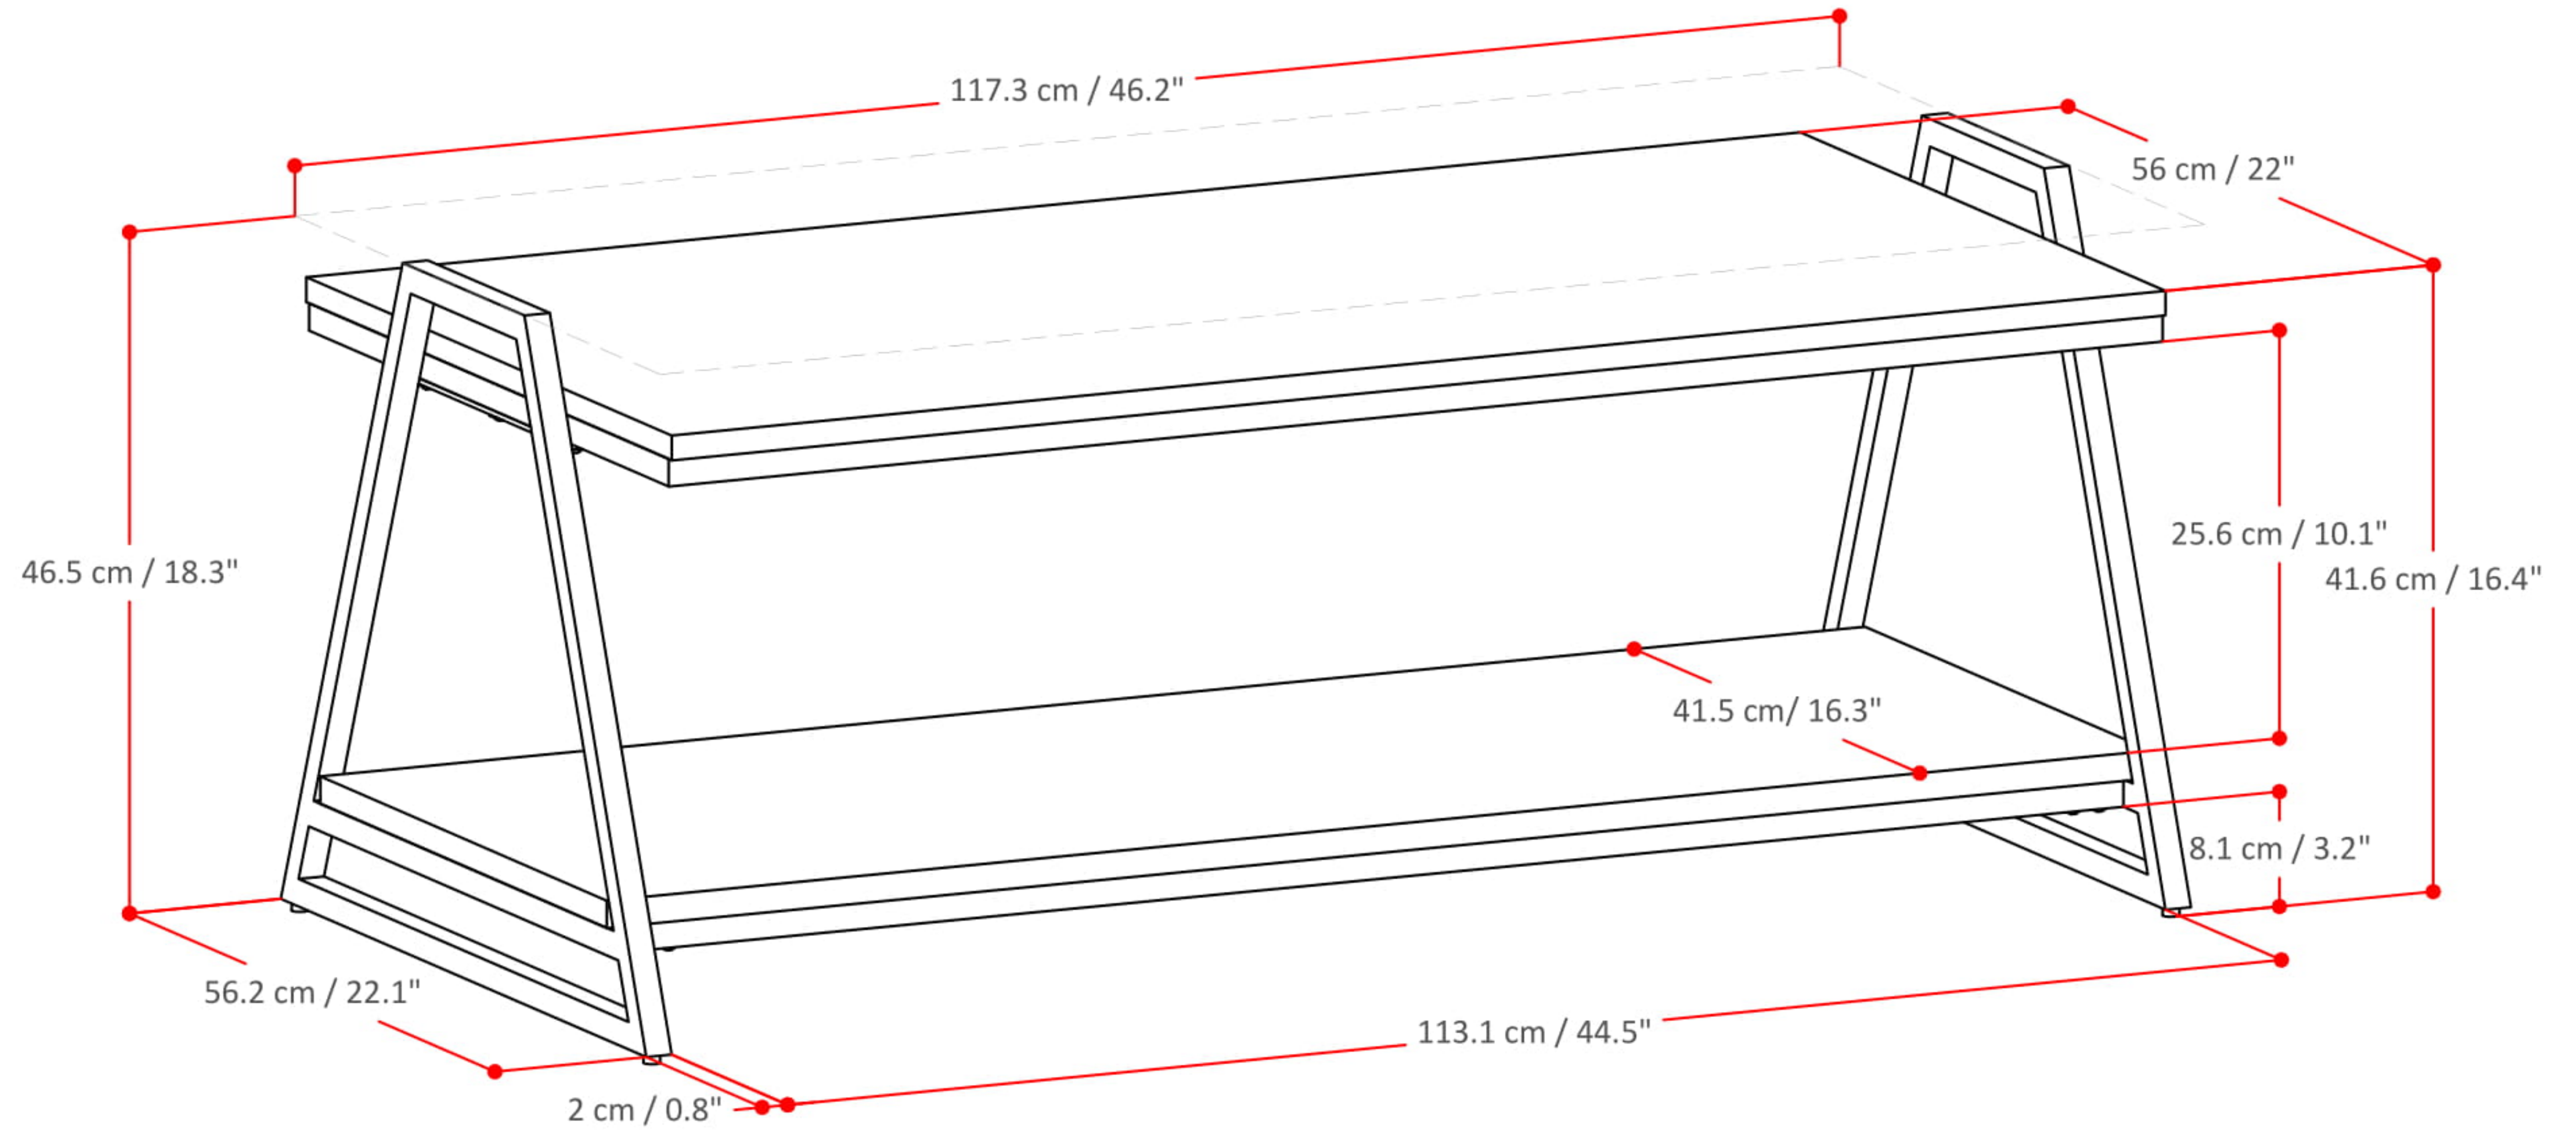

BRAXTON COFFEE TABLE

Net Weight- 47.5 (lbs)