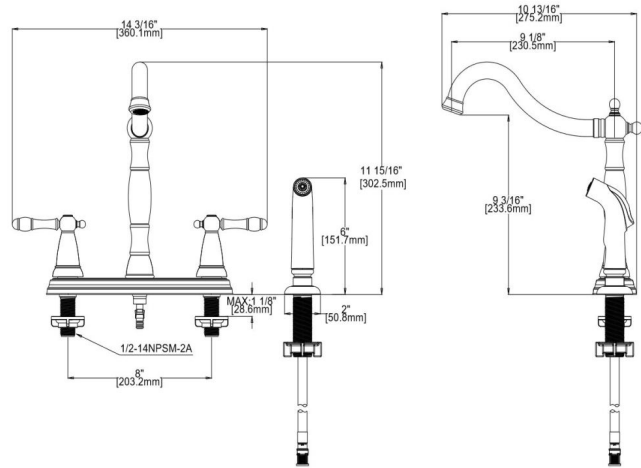

Oakmont 2-Handle Kitchen Faucet with Side Sprayer Satin Nickel

SPECIFICATIONS

MATERIAL:	Hybrid	FLOW RATE:	1.8 GPM
HANDLE MATERIAL:	Zinc	LOW FLOW:	Yes
SPOUT MATERIAL:	N/A	HANDLES - CONFIGURATION:	Double Handle
CARTRIDGE MATERIAL:	Ceramic	HANDLE REACH:	3.07"
WATERWAY MATERIAL:	Hybrid	SPRAYER INCLUDED:	Yes
SPRAYER MATERIAL:	N/A	SPRAYER HOSE LENGTH:	N/A
DRAIN MATERIAL:	N/A	SPRAYER TYPE:	N/A
FAUCET TYPE:	Kitchen Single Handle	SOAP DISPENSER INCLUDED:	No
MOUNTING TYPE:	Deck Mount	QUICK ATTACH INCLUDED:	Yes
MOUNTING HOLES:	4	DIMENSIONS WITH DECK PLATE:	14.2" L x 11.1" W x 11.9" D
MAX DECK THICKNESS:	1.14"	WEIGHT WITH DECK PLATE:	4.28 lbs.
DECK PLATE - INCLUDED:	N/A	DIMENSIONS W/O DECK PLATE:	14.2" L x 11.1" W x 11.9" D
SPOUT REACH:	9.09"	WEIGHT W/O DECK PLATE:	4.28 lbs.
SPOUT HEIGHT:	9.21"	PVD FINISH:	Yes