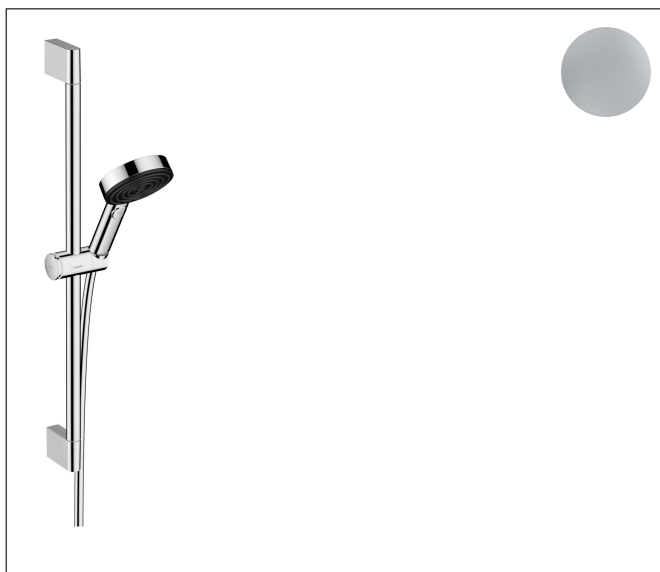

Brand hansgrohe
 Art. Name **Pulsify Select S** Wallbar Set 105 3-Jet 24", 2.5 GPM
 Art. Nr. 24161001
 Surface chrome
 Pos. 1

Product Picture

Features

- Consists of: Handshower, Slider, Wallbar, Handshower hose
- Spray modes: PowderRain, IntenseRain, Pulsating Massage
- Select button for comfortable alternation of spray modes
- Flow: 2.5 GPM (9.5 L/Min)
- Pivot connector prevents hose from tangling
- Stand pipe: 669 mm
- Shower bar diameter: 22 mm
- Profile stand pipe: round

Drawing

Technology

Spray Types