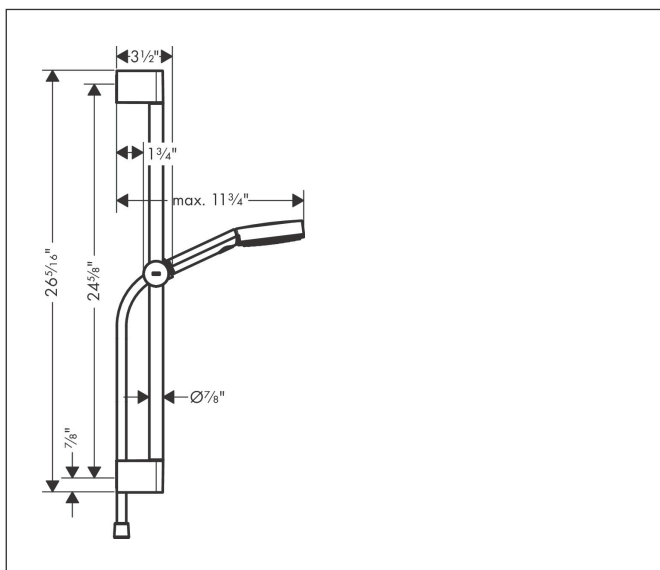

Brand hansgrohe
 Art. Name **Pulsify Select S** Wallbar Set 105 3-Jet 24", 2.5 GPM
 Art. Nr. 24161001
 Surface chrome
 Pos. 1

Product Picture

Features

- Consists of: Handshower, Slider, Wallbar, Handshower hose
- Spray modes: PowderRain, IntenseRain, Pulsating Massage
- Select button for comfortable alternation of spray modes
- Flow: 2.5 GPM (9.5 L/Min)
- Pivot connector prevents hose from tangling
- Stand pipe: 669 mm
- Shower bar diameter: 22 mm
- Profile stand pipe: round

Drawing

Technology

Spray Types