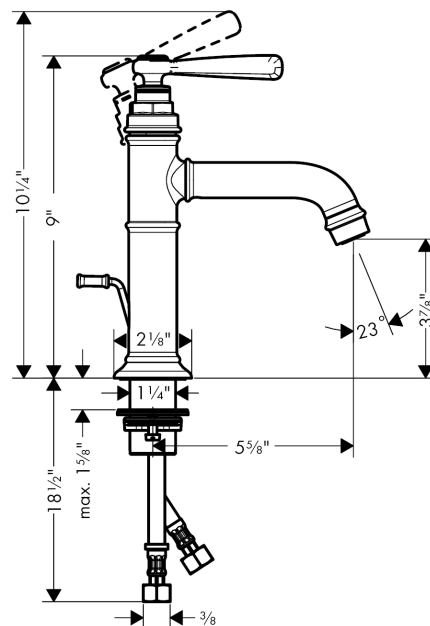

AXOR Montreux
Single-Hole Faucet 100 with Pop-Up Drain, 1.2 GPM
Finishes : **chrome** Part no. : **16515001**

Description

Features

- Aerated spray
- Flow: 1.2 GPM (4.5 L/Min)
- Ceramic cartridge
- Includes pop-up drain

Technology

Product image

Scale drawing

AXOR Montreux
Single-Hole Faucet 100 with Pop-Up Drain, 1.2 GPM
Finishes : **chrome** Part no. : **16515001**

Exploded drawing

Year of production: >01/18

AXOR Montreux
Single-Hole Faucet 100 with Pop-Up Drain, 1.2 GPM
 Finishes : **chrome** Part no. : **16515001**

Spare parts list

Year of production: >01/18

Pos.	Description	Part no.	PC	PU
1	handle	92973000	0	1
2	cover cap	92974000	0	1
3	O-ring 16x2	98133000	0	1
4	screw cover	96338000	0	1
5	flange	92625000	0	1
6	nut	92689000	0	1
7	O-ring 27x1,5	92527000	0	1
8	O-ring 25x1,5	98146000	0	1
9	cartridge, assy	95973001	0	1
10	seal	98865000	0	1
11	adapter for cartridge	98866000	0	1
12	O-ring 23x2	98398000	0	1
13	O-ring 11x2,5	98487000	0	1
14	spout cpl.	92978000	0	1
15	aerator M24x1 (4,5 l/min)	93254000	0	1
16	hollow set screw M6x5	98447000	0	1
17	fixing set (Ø 34)	95049000	0	1
18	lever collar	97548000	0	1
19	connection hose 23½" M8x0,75 3/8"	98600001	0	1
20	pull rod	98730000	0	1
21	O-ring 7x1,5	98422000	0	1