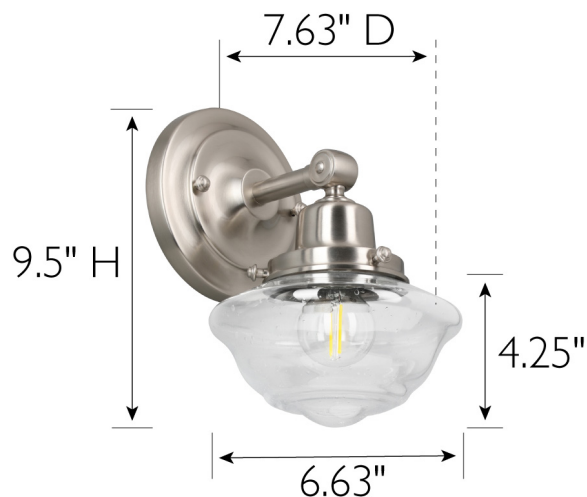

Schoolhouse I-Light Dimmable Wall Light
Satin Nickel

SPECIFICATIONS

MOUNTING:	Wall Mount	LED BRIGHTNESS (LUMENS):	N/A
SLOPED CEILING ADAPTABLE:	No	LED COLOR CORRELATED TEMPERATURE (CCT):	N/A
LAMP TYPE:	1 lamp 60W Incandescent	LED COLOR RENDERING INDEX (CRI):	N/A
BULB INCLUDED:	No	LED EFFICACY:	N/A
WATTS PER BULB:	60W	LED AVERAGE RATED LIFE:	N/A
TOTAL WATTAGE:	60W	ENERGY EFFICIENT:	No
DIMMABLE:	Yes	LIGHTING AMPS:	0.5
MATERIAL CONSTRUCTION:	Steel/Glass	VOLTAGE:	120V
ASSEMBLED DIMENSIONS:	9.5" H x 6.63" L x 7.63" D		
WEIGHT:	1.81 lbs.		
BACKPLATE DIMENSIONS:	5.5" H x 5.5" L x 1.57" D		
CANOPY/PLATE DIMENSIONS:	N/A		
GLASS/SHADE DIMENSIONS:	4.25" H x 6.63" L x 6.63" D		
GLASS/SHADE MATERIAL:	Glass		
GLASS/SHADE TYPE:	Seedy		
GLASS/SHADE COLOR:	Clear		