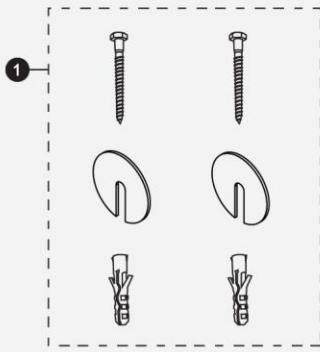

LHT242 & LHT242G

Prominence® Wall Mount Lavatory (including CeFIONtect™)

LHT242	LHT242.4	LHT242.8
LT242	LT242.4	LT242.8
HT242	HT242	HT242
LHT242G	LHT242.4G	LHT242.8G
LT242G	LT242.4G	LT242.8G
HT242	HT242	HT242

Item	Part	Description
------	------	-------------

1	THU125R	Mounting Set
2	THU136	Screw Set - Shroud

Note:

THU136 has polished chrome caps.

Product Number Explanations

Wall Mount Lavatory	Lavatory	Shroud
(LHT) Wall Mount Lavatory (242) Model	(LT) Lavatory (242) Model	(HT) Shroud (242) Model
(.4) 4" Centers	(.4) 4" Centers	
(.8) 8" Centers	(.8) 8" Centers	
(G) CeFIONtect™	(G)CeFIONtect™	

Actual Product may vary slightly from illustration.