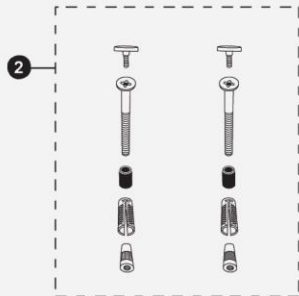

LHT242 & LHT242G

Prominence® Wall Mount Lavatory (including CeFIONtect™)

LHT242	LHT242.4	LHT242.8
LT242	LT242.4	LT242.8
HT242	HT242	HT242
LHT242G	LHT242.4G	LHT242.8G
LT242G	LT242.4G	LT242.8G
HT242	HT242	HT242

Item	Part	Description
------	------	-------------

1	THU125R	Mounting Set
2	THU136	Screw Set - Shroud

Note:

THU136 has polished chrome caps.

Product Number Explanations

Wall Mount Lavatory	Lavatory	Shroud
(LHT) Wall Mount Lavatory (242) Model	(LT) Lavatory (242) Model	(HT) Shroud (242) Model
(.4) 4" Centers	(.4) 4" Centers	
(.8) 8" Centers	(.8) 8" Centers	
(G) CeFIONtect™	(G)CeFIONtect™	

Actual Product may vary slightly from illustration.