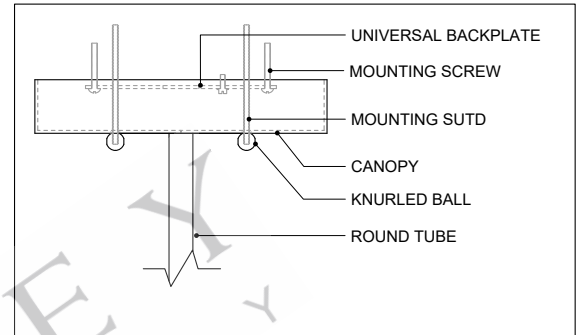

Ø 6.00" DIA. CANOPY

Ø 26.00" DIA.

TOP VIEW

CANOPY DETAIL

FRONT VIEW