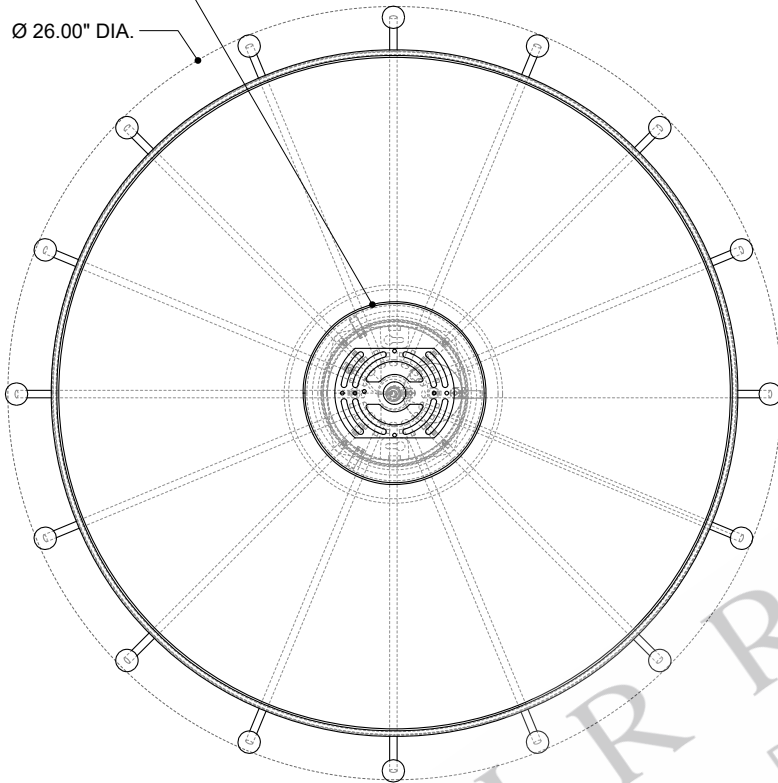

Ø 6.00" DIA. CANOPY

Ø 26.00" DIA.

TOP VIEW

CANOPY DETAIL

FRONT VIEW