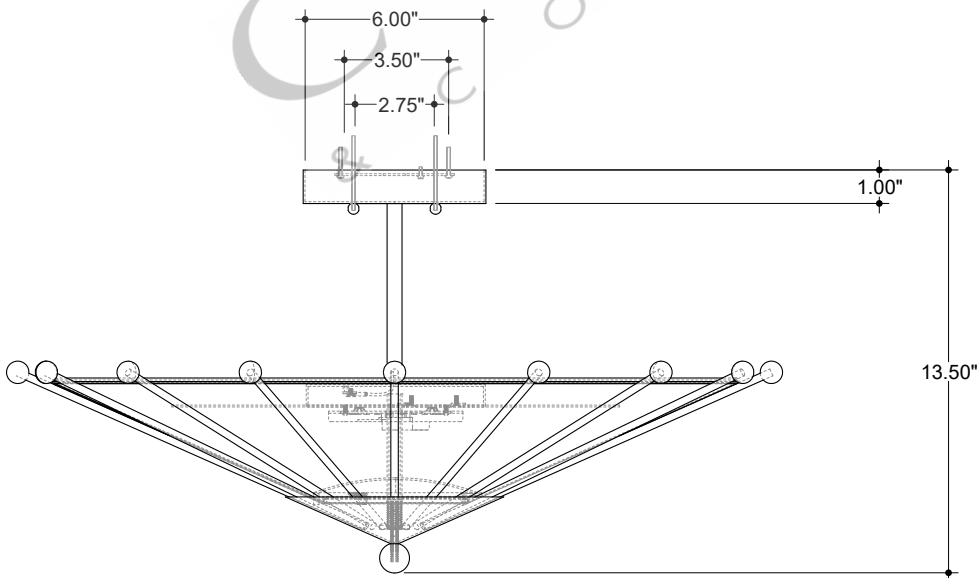

Ø 6.00" DIA. CANOPY

Ø 26.00" DIA.

TOP VIEW

CANOPY DETAIL

FRONT VIEW