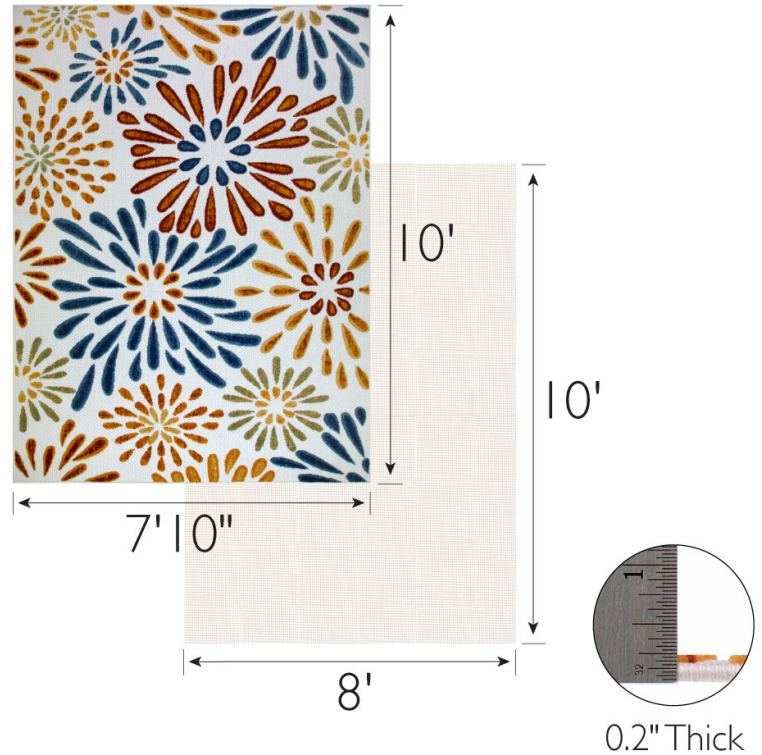

Beam Indoor Outdoor Area Rug 8'X10' with Rug Pad
Multicolor

SPECIFICATIONS

MATERIAL:	Polypropylene	CONSTRUCTION:	Machine Made
BACKING MATERIAL:	Polypropylene	CONSTRUCTION TECHNIQUE:	Power Loom
INDOOR/OUTDOOR:	Indoor/Outdoor Use	REMOVABLE BACKING:	No
SHAPE:	Rectangle	NON-SLIP BACKING:	No
COLOR:	Multicolor	WATER RESISTANT:	Yes
ASSEMBLED DIMENSIONS:	0.2" H x 7'10" W x 10' L	SAFE FOR HEATED FLOORS:	No
ASSEMBLED WEIGHT:	22.62 lbs.	FLAME RETARDANT:	No
PILE HEIGHT:	0.2"	ANTI-MICROBIAL:	No
PILE HEIGHT VARIATION:	Yes		
RUG FRINGE OR TASSLE:	No		
MACHINE WASHABLE:	No		
RUG PAD INCLUDED:	Yes		