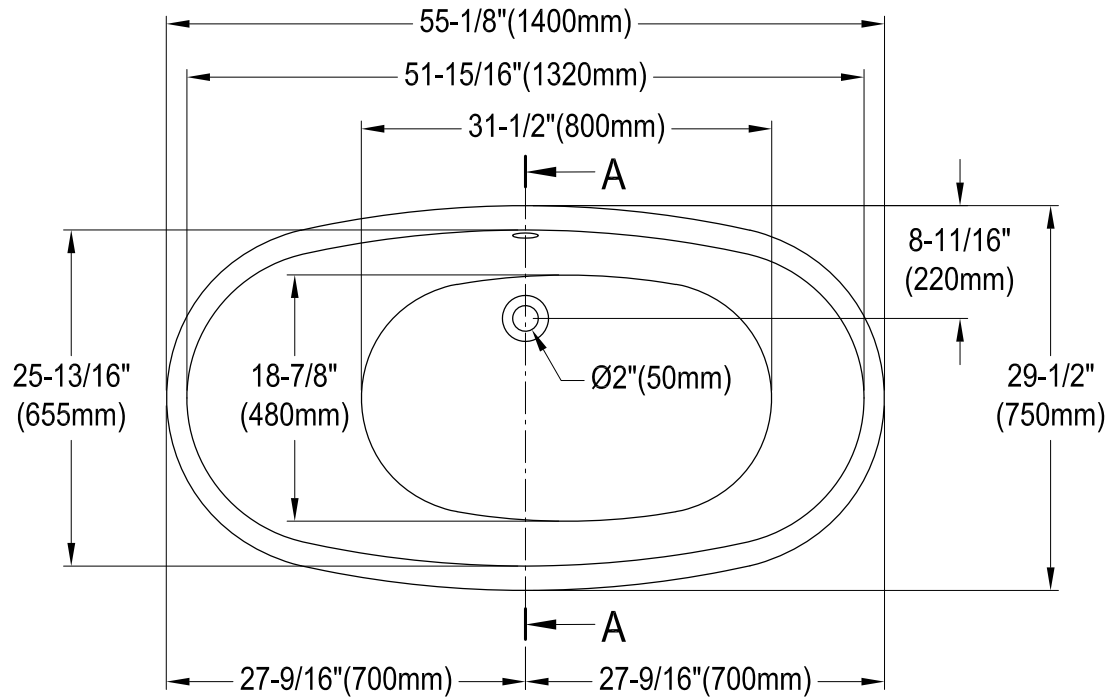

# VTOV553023U

55" Freestanding Acrylic Tub with Drain

M12 x 80 (4 pcs)

Drain Hole Size  
Scale(3:1)