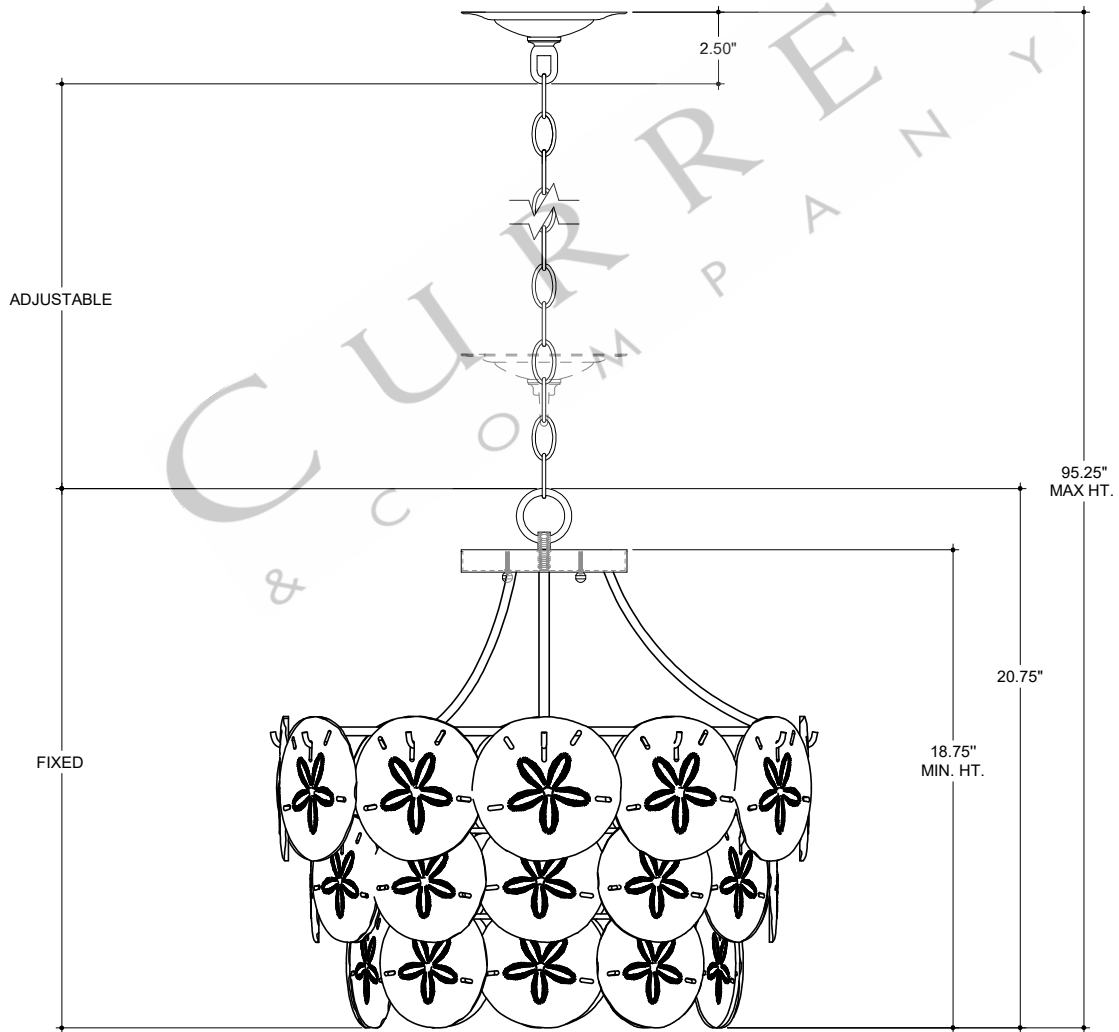

20.00" DIA. FRAME
 6.00" DIA. CANOPY
 1.00" H X 4.25" W
 CROSS BAR

TOP VIEW

CANOPY DETAIL

FRONT VIEW

9000-1202

ALL WORK © 2024 CURREY & COMPANY