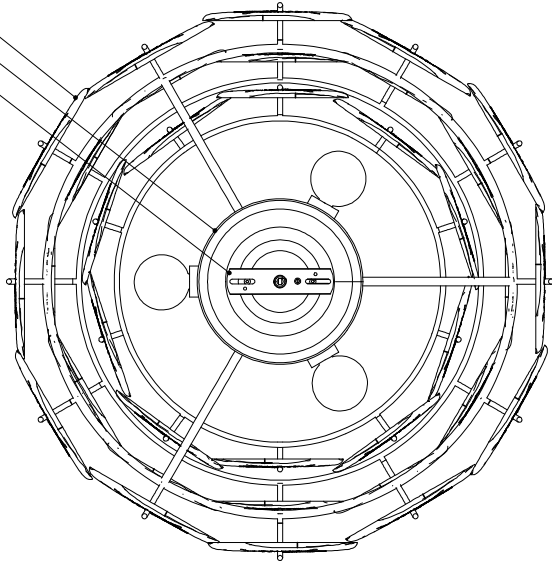

20.00" DIA. FRAME
 6.00" DIA. CANOPY
 1.00" H X 4.25" W
 CROSS BAR

TOP VIEW

CANOPY DETAIL

FRONT VIEW

9000-1202

ALL WORK © 2024 CURREY & COMPANY