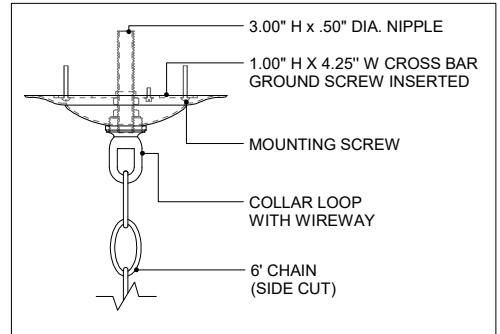

20.00" DIA. FRAME
 6.00" DIA. CANOPY
 1.00" H X 4.25" W
 CROSS BAR

TOP VIEW

CANOPY DETAIL

FRONT VIEW

9000-1202

ALL WORK © 2024 CURREY & COMPANY