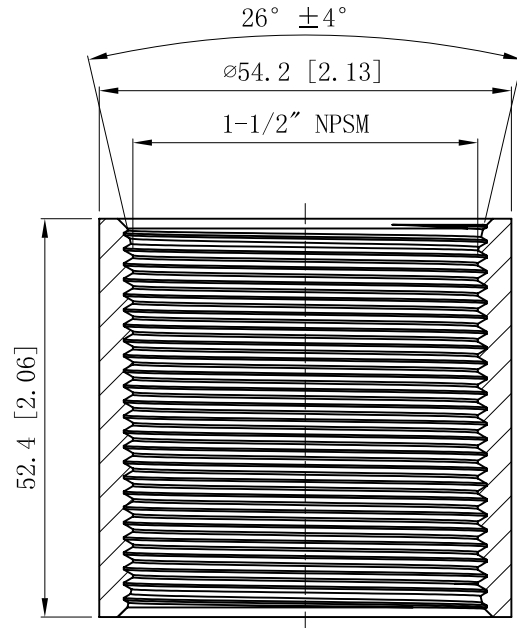

SIDES	BOTTOM
Material: Steel-(C1008-C1018) Zinc Plated	

CUTAWAY VIEW A-A

DESCRIPTION
TRADE REFERENCE TERMS

STANDARD PACKING
25 PCS

This data sheet is for reference only .GARVIN INDUSTRIES reserves the right to make changes to the design without prior notice.

<b>GARVIN INDUSTRIES</b>		
TITLE THREADED RIGID COUPLING		
SIZE A4	DWG NO. RC-150	REV B
DATA SHEET		