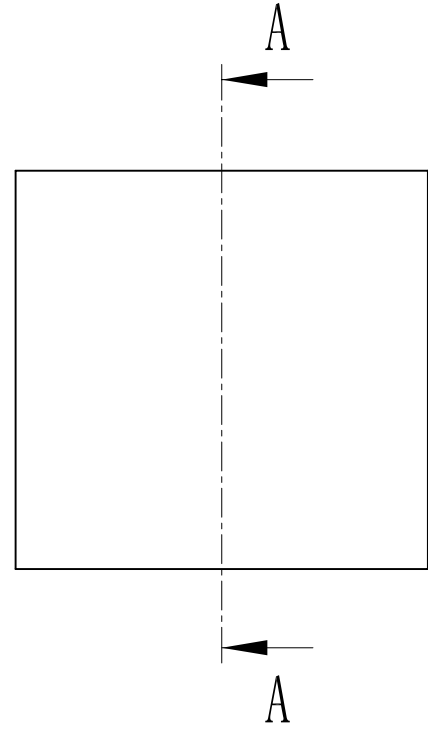

SIDES	BOTTOM
Material: Steel-(C1008-C1018) Zinc Plated	

CUTAWAY VIEW A-A

DESCRIPTION
TRADE REFERENCE TERMS

STANDARD PACKING
25 PCS

This data sheet is for reference only .GARVIN INDUSTRIES reserves the right to make changes to the design without prior notice.

<b>GARVIN INDUSTRIES</b>		
TITLE THREADED RIGID COUPLING		
SIZE A4	DWG NO. RC-150	REV B
DATA SHEET		