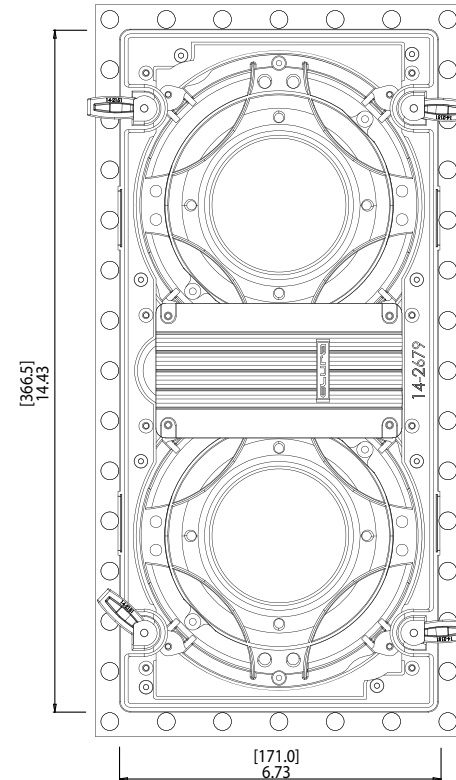

S6.5LCRIW

S6.5LCRIW

Speaker Type: In-wall LCR, Zero Bezel

Tweeter: 1" XL Chambered Silk Dome

Impedance: 6 ohms

Sensitivity: 91dB

Finish Dimensions: 7.87" (200mm), 15.57" (395mm), 3.47" (88mm)

Cutout Dimension: 6.89" (210mm), 14.57" (370mm)

Woofer: Dual 6.5" CarbonX Cone, Silhouette Surround

Power: 5-130 watts

Freq. Response: 45Hz-20KHz

EQ Adjustments: Contour Switch with -3, 0, +3

ELURA

SPEAKERS BY SONANCE®