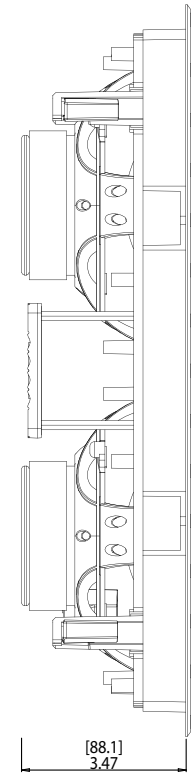

S6.5LCRIW

S6.5LCRIW

Speaker Type: In-wall LCR, Zero Bezel

Tweeter: 1" XL Chambered Silk Dome

Impedance: 6 ohms

Sensitivity: 91dB

Finish Dimensions: 7.87" (200mm), 15.57" (395mm), 3.47" (88mm)

Cutout Dimension: 6.89" (210mm), 14.57" (370mm)

Woofer: Dual 6.5" CarbonX Cone, Silhouette Surround

Power: 5-130 watts

Freq. Response: 45Hz-20KHz

EQ Adjustments: Contour Switch with -3, 0, +3

ELURA

SPEAKERS BY SONANCE®