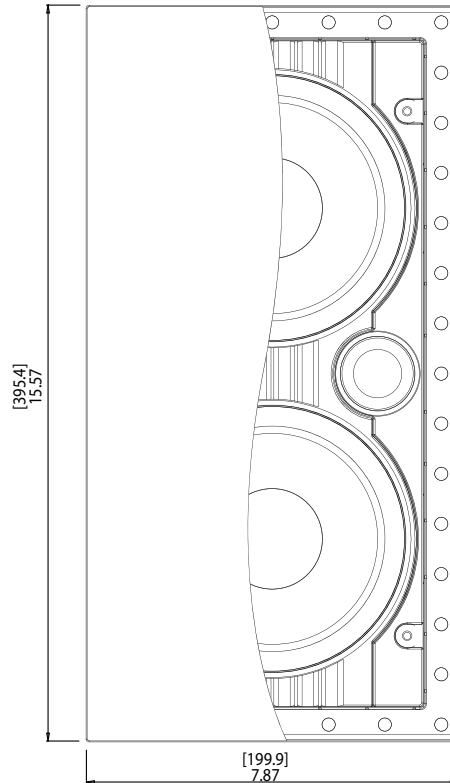

S6.5LCRIW

S6.5LCRIW

Speaker Type: In-wall LCR, Zero Bezel

Tweeter: 1" XL Chambered Silk Dome

Impedance: 6 ohms

Sensitivity: 91dB

Finish Dimensions: 7.87" (200mm), 15.57" (395mm), 3.47" (88mm)

Cutout Dimension: 6.89" (210mm), 14.57" (370mm)

Woofer: Dual 6.5" CarbonX Cone, Silhouette Surround

Power: 5-130 watts

Freq. Response: 45Hz-20KHz

EQ Adjustments: Contour Switch with -3, 0, +3

ELURA

SPEAKERS BY SONANCE®