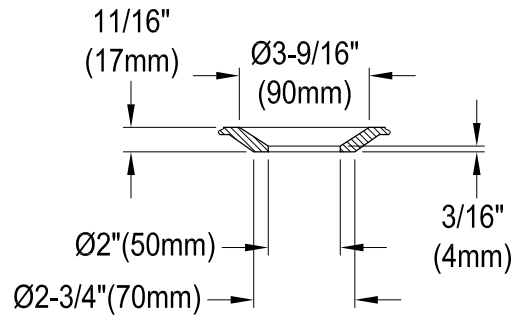

VTPN483419T

48" Acrylic Anti-Skid Drop-In Tub

Drain Hole Size

(Scale 3:1)

Section B-B

Section A-A