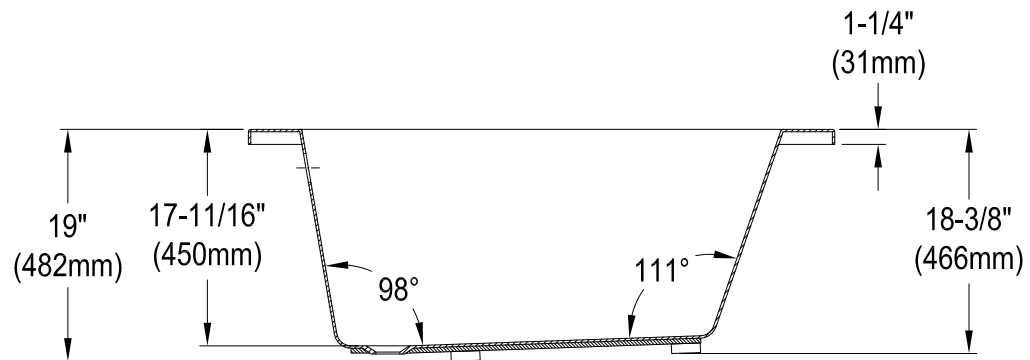

VTPN483419T

48" Acrylic Anti-Skid Drop-In Tub

Drain Hole Size

(Scale 3:1)

Section B-B

Section A-A