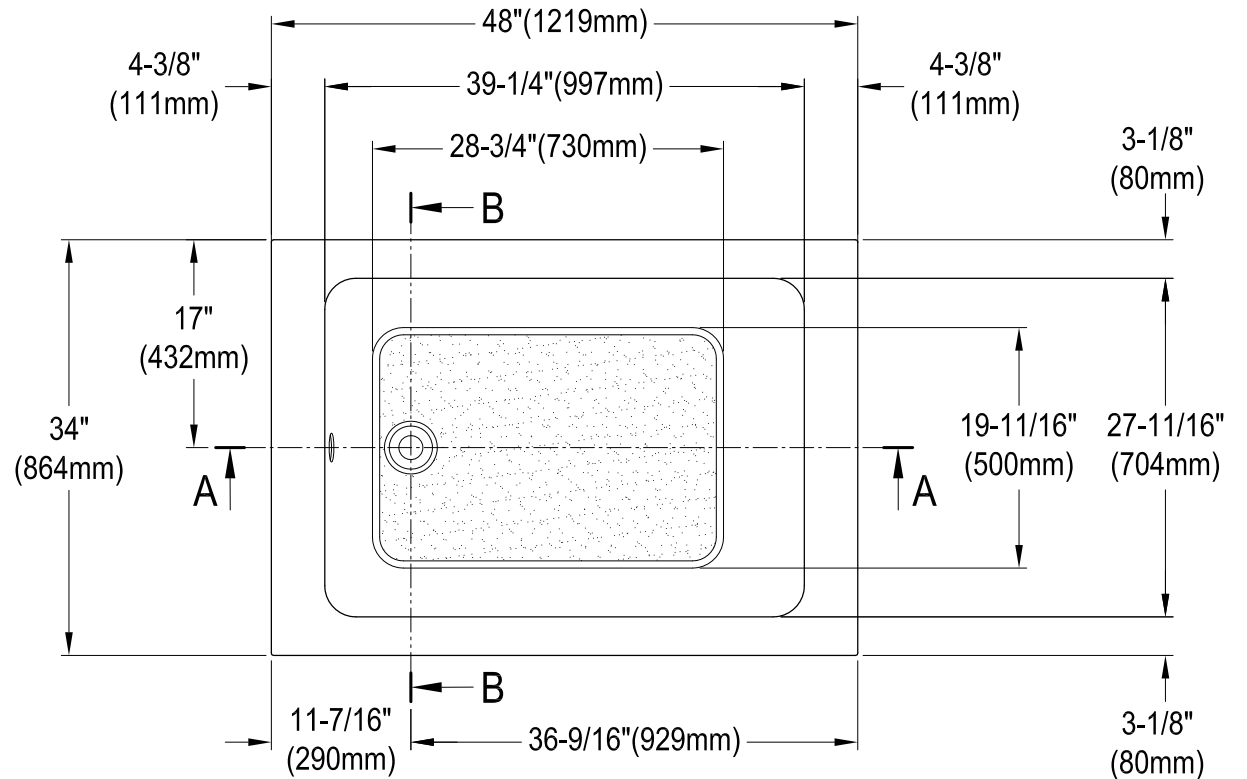

VTPN483419T

48" Acrylic Anti-Skid Drop-In Tub

Drain Hole Size

(Scale 3:1)

Section B-B

Section A-A