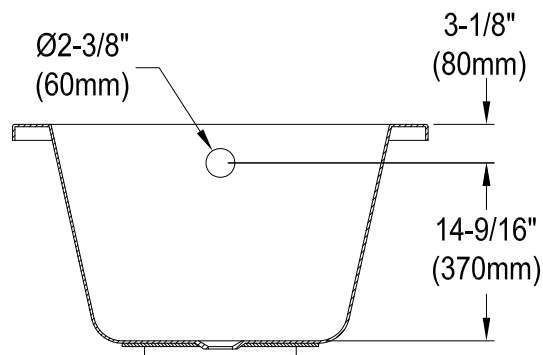

VTPN483419T

48" Acrylic Anti-Skid Drop-In Tub

Drain Hole Size

(Scale 3:1)

Section B-B

Section A-A