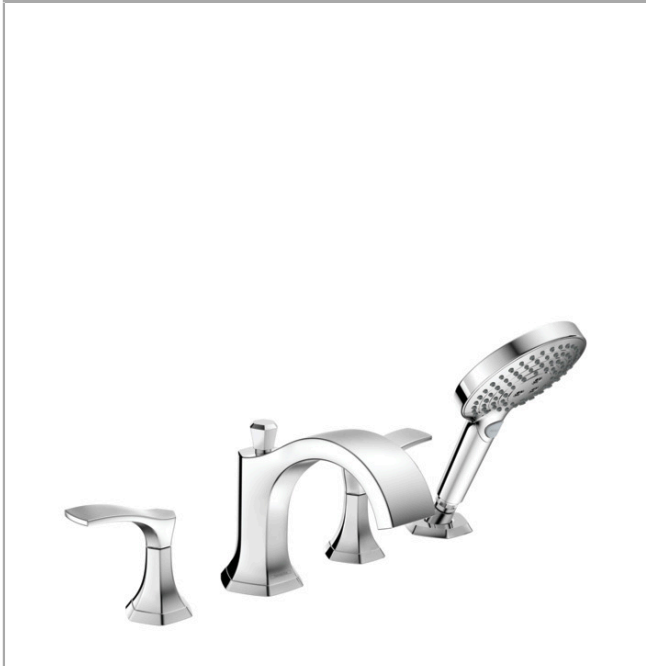

Locarno
4-Hole Roman Tub Set Trim with 1.75 GPM Handshower
 Finishes : **chrome** Part no. : **04817000**

Description

Features

- Consists of: 4-Hole Roman tub filler trim, Handshower, Handshower hose, Handshower holder
- PowderRain, Rain, Whirl
- Flow: 6.0 GPM (22.7 L/Min)
- flow rate of hand shower at 3 bar: 1.75 GPM (6.6 L/Min)
- 90° ceramic valves
- 4-hole rim mounted bath mixer, Mounting Material, Assembly instructions
- Does not include: Rough

Product image

Scale drawing