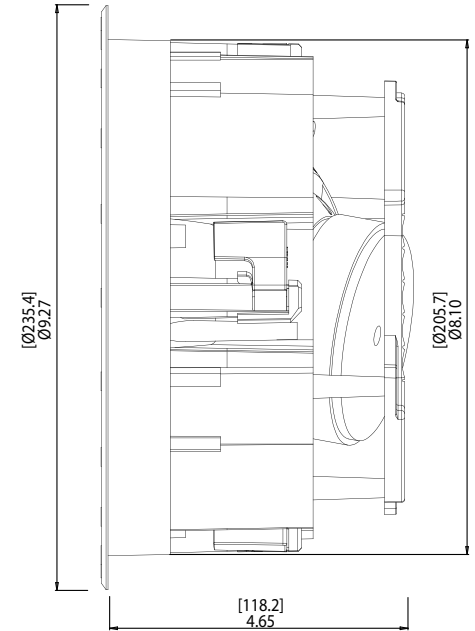

## S6.5LCR

### S6.5LCR

Speaker Type: In-ceiling LCR, Zero Bezel

Tweeter: 1" XL Chambered Silk Dome, Pivoting

Impedance: 8 ohms

Sensitivity: 91dB

Finish Dimensions: Ø9.27" (235mm), 4.90" (125mm)

Woofer: 6.5" CarbonX Cone, Silhouette Surround

Power: 5-130 watts

Freq. Response: 45Hz-20KHz

EQ Adjustments: Contour Switch with -3, 0, +3

Cutout Dimension: Ø8.25" (210mm)