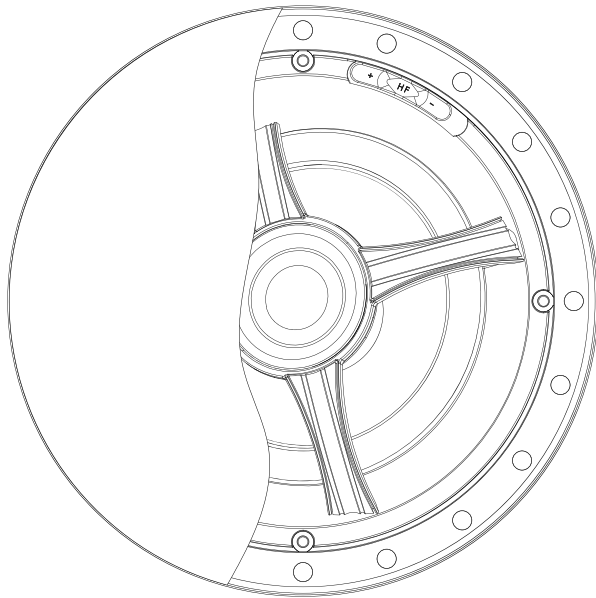

## S6.5LCR

### S6.5LCR

Speaker Type: In-ceiling LCR, Zero Bezel

Tweeter: 1" XL Chambered Silk Dome, Pivoting

Impedance: 8 ohms

Sensitivity: 91dB

Finish Dimensions: Ø9.27" (235mm), 4.90" (125mm)

Woofer: 6.5" CarbonX Cone, Silhouette Surround

Power: 5-130 watts

Freq. Response: 45Hz-20KHz

EQ Adjustments: Contour Switch with -3, 0, +3

Cutout Dimension: Ø8.25" (210mm)