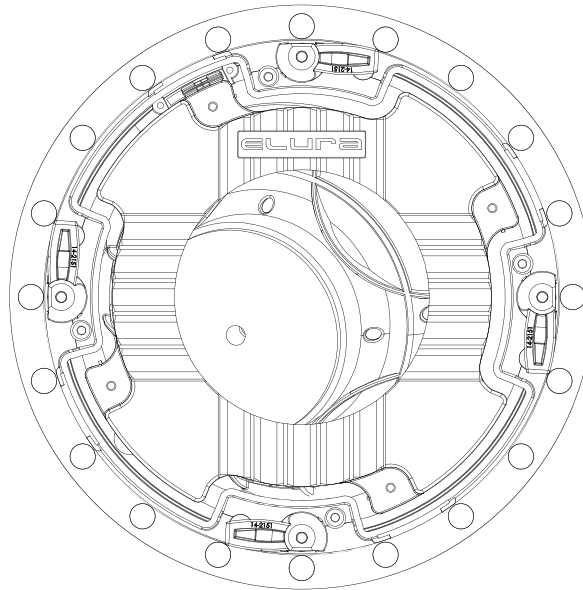

## S6.5LCR

### S6.5LCR

Speaker Type: In-ceiling LCR, Zero Bezel

Tweeter: 1" XL Chambered Silk Dome, Pivoting

Impedance: 8 ohms

Sensitivity: 91dB

Finish Dimensions: Ø9.27" (235mm), 4.90" (125mm)

Woofer: 6.5" CarbonX Cone, Silhouette Surround

Power: 5-130 watts

Freq. Response: 45Hz-20KHz

EQ Adjustments: Contour Switch with -3, 0, +3

Cutout Dimension: Ø8.25" (210mm)