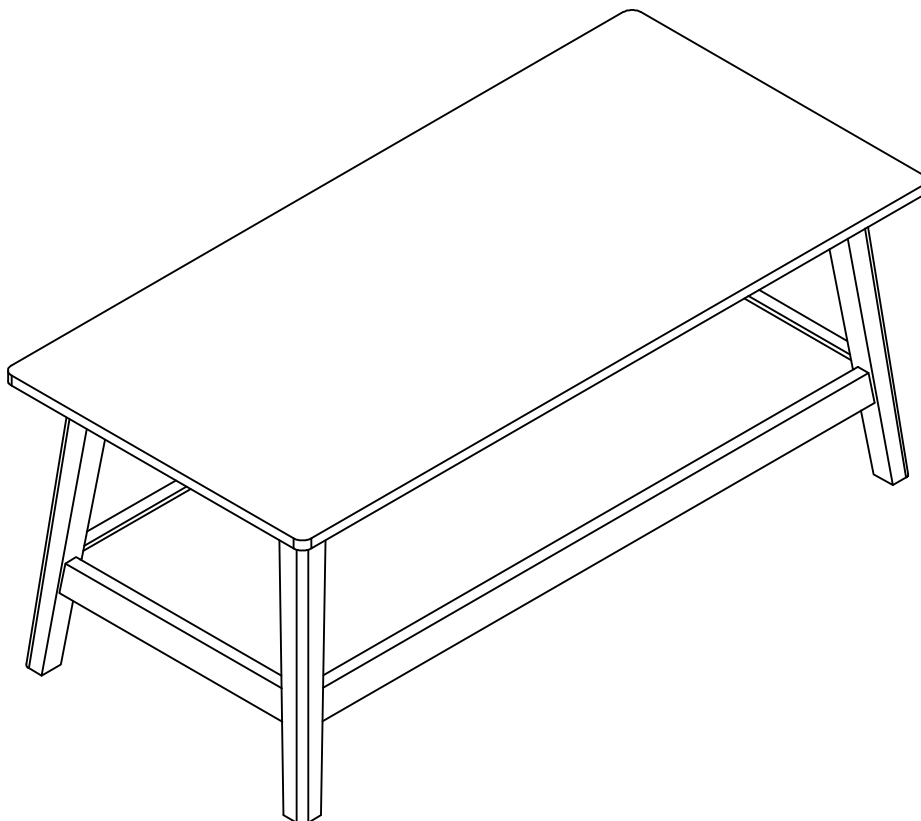

**Versanora - Kingston Coffee  
Table - Faux Marble/ Walnut**

**VNF-00061**

**TIME SAVER!**  
3D Interactive Instruction

\*\* Got questions? Please have your product code (on the first page of this instruction, e.g. TD-12345A) and the order number ready, give us a call or email us through our customer care support! We are always ready to assist you!