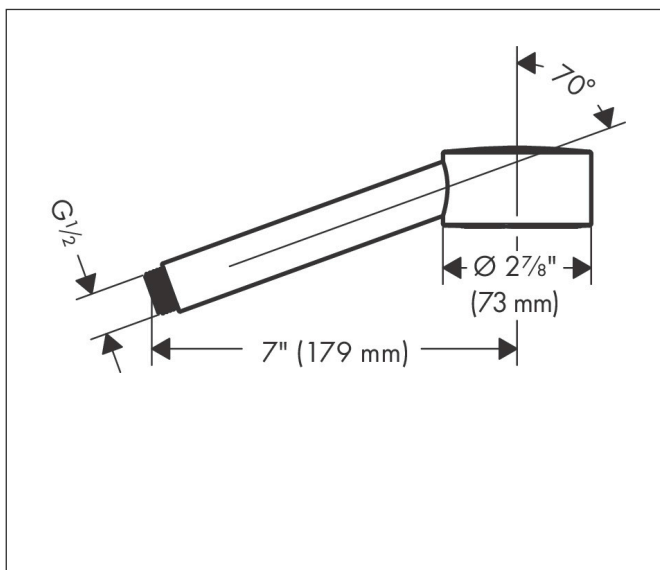

Brand AXOR
Art. Name **AXOR One** Handshower 1-Jet, 2.5 GPM
Art. Nr. 48653251
Surface brushed gold optic
Pos. 1

Product Picture

Drawing

Features

- Spray modes: PowderRain
- Flow: 2.5 GPM (9.5 L/Min)

Technology