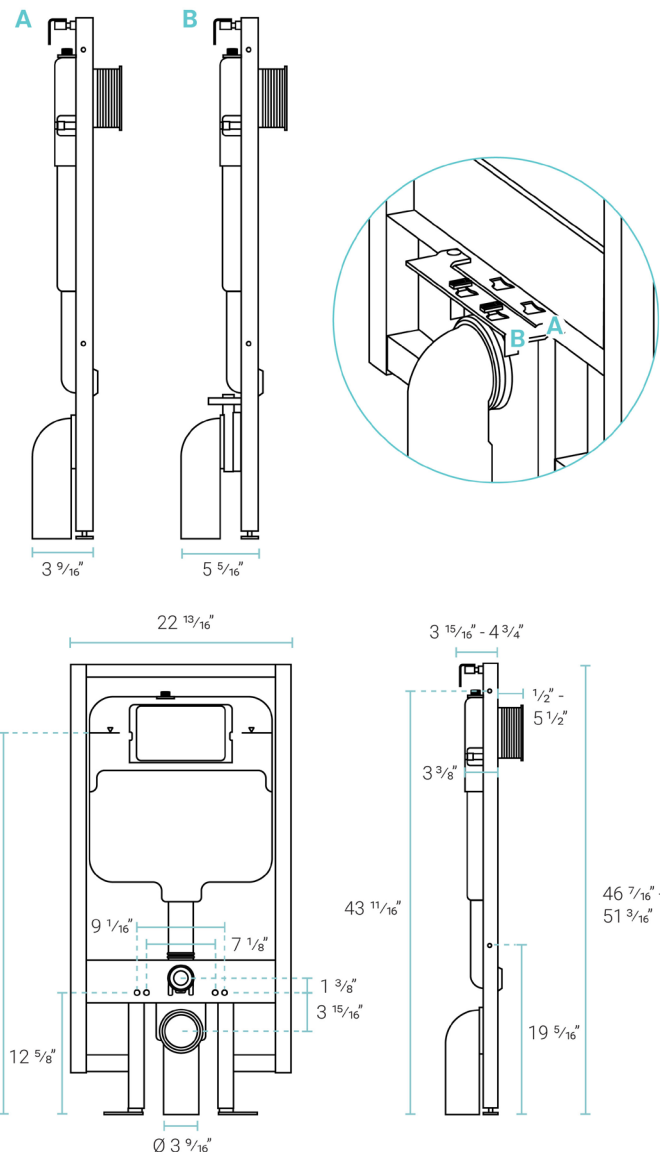

for Wall-Hung Toilet

SM-WC424

Included Parts:

- Discharge Pipe: SM-CPT24
- Flush Valve: SM-CPT31
- Flush Valve Holder: SM-CPT35
- Inlet / Outlet Pipes: SM-CPT42
- Water Tank Pipe: SM-CPT44
- Fill Valve: SM-CPT53
- Tank O-Ring: SM-CPT69
- Water Supply Line: SM-CPT70
- Inlet O-Ring: SM-CPT87
- Water Tank Pipe O-Ring: SM-CPT88
- Flush Valve Set Board: SM-CPT89
- Actuator Cover: SM-CPT90
- Fill Valve Clip: SM-CPT92
- Transmission Bracket: SM-CPT95
- Kit Pack: SM-CPT99
- Bolt Kit: SM-TPT122
- Discharge Pipe Bracket: SM-TPT24
- Discharge Pipe Clamp: SM-TPT25

Required Parts (sold separately):

- Flush Actuator Plate *
- Wall-Hung Toilet *
- * Sold by Swiss Madison

Features:

- Saves space with concealed tank
- Strong, secure hold
- Easy tank access
- Adjustable height

Installation:

- In-wall

Specifications:

- N.W: 33.0 lb.
- L: 22 ¹³/₁₆" x W: 4 ³/₄" x H: 51 ³/₁₆"

Dual-Flush Flush Actuator SM-WC001B

Features:

- ABS material
- Dual-flush push buttons

Installation:

Specifications:

- N.W: 2.0 lb.
- L: 9 ⁵/₁₆" x W: ⁵/₁₆" x H: 6"

Included Parts:

- Flush Actuator: SM-WC001B

Compatible Parts (sold separately):

- Residential Concealed In-Wall Toilet Tank for Back-to-Wall Toilet: SM-WC324
- Commercial Concealed In-Wall Toilet Tank for Back-to-Wall Toilet: SM-WC326
- Residential Concealed In-Wall Toilet Tank for Wall-Hung Toilet: SM-WC424
- Commercial Concealed In-Wall Toilet Tank for Wall-Hung Toilet: SM-WC426