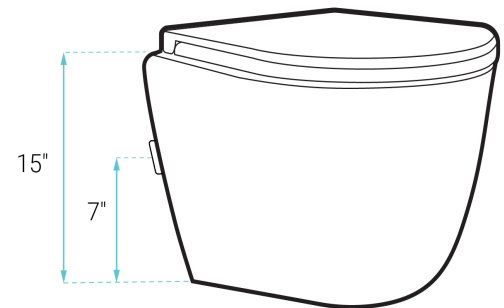

INSTALLATION:

Wall-Hung

SPECIFICATIONS:

N.W: 61 lb.
D: 19.5" x W: 14.5" x H: 15"

COLORS & FINISHES:

- White: SM-WT499
- Matte Black: SM-WT449MB

Fantôme M 2x4 Concealed Tank Carrier System

Swiss Madison®
well made forever