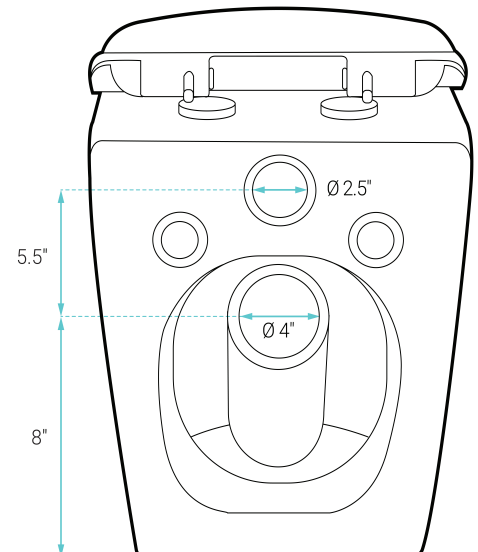

St. Tropez

Wall-Hung Toilet

SM-WT449MB

Swiss Madison®
well made forever

FEATURES:

- Space saving
- Glazed ceramic
- Elongated bowl
- Quick-release, soft-close seat
- Adjustable bowl height

INCLUDED PARTS:

- Wall-Hung Toilet: SM-WT449MB
- QQ Feet: SM-QQF22
- Soft-close Seat: SM-QRS15MB
- Mounting Hardware: SM-TPT15

INSTALLATION:

Wall-Hung

SPECIFICATIONS:

N.W: 61 lb.
D: 19.5" x W: 14.5" x H: 15"

COLORS & FINISHES:

- White: SM-WT499
- Matte Black: SM-WT449MB

Fantôme M 2x4 Concealed Tank Carrier System

Swiss Madison®
well made forever

for Wall-Hung Toilet

SM-WC424

Included Parts:

- Discharge Pipe: SM-CPT24
- Flush Valve: SM-CPT31
- Flush Valve Holder: SM-CPT35
- Inlet / Outlet Pipes: SM-CPT42
- Water Tank Pipe: SM-CPT44
- Fill Valve: SM-CPT53
- Tank O-Ring: SM-CPT69
- Water Supply Line: SM-CPT70
- Inlet O-Ring: SM-CPT87
- Water Tank Pipe O-Ring: SM-CPT88
- Flush Valve Set Board: SM-CPT89
- Actuator Cover: SM-CPT90
- Fill Valve Clip: SM-CPT92
- Transmission Bracket: SM-CPT95
- Kit Pack: SM-CPT99
- Bolt Kit: SM-TPT122
- Discharge Pipe Bracket: SM-TPT24
- Discharge Pipe Clamp: SM-TPT25

Installation:

- In-wall

Specifications:

- N.W: 33.0 lb.
- L: 22 ¹³/₁₆" x W: 4 ³/₄" x H: 51 ³/₁₆"

Dual-Flush Flush Actuator SM-WC001B

Features:

- ABS material
- Dual-flush push buttons

Installation: