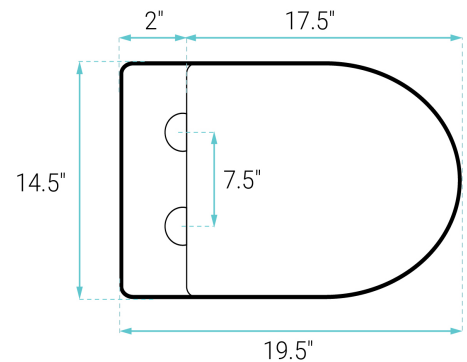

INSTALLATION:

Wall-Hung

SPECIFICATIONS:

N.W: 61 lb.
D: 19.5" x W: 14.5" x H: 15"

COLORS & FINISHES:

- White: SM-WT499
- Matte Black: SM-WT449MB

Fantôme M 2x4 Concealed Tank Carrier System

Swiss Madison®
well made forever

Installation:

- In-wall

Specifications:

- N.W: 33.0 lb.
- L: 22 ¹³/₁₆" x W: 4 ³/₄" x H: 51 ³/₁₆"

Dual-Flush Flush Actuator SM-WC001B

Features:

- ABS material
- Dual-flush push buttons

Installation: