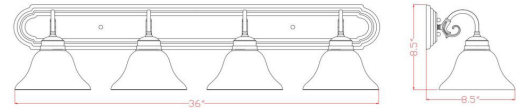

Millbridge 4-Light Vanity Light
Satin Nickel

SPECIFICATIONS

MOUNTING:	Wall Mount	LED BRIGHTNESS (LUMENS):	N/A
SLOPED CEILING ADAPTABLE:	No	LED COLOR CORRELATED TEMPERATURE (CCT):	N/A
LAMP TYPE 1:	Maximum 60W Medium Base Bulb	LED COLOR RENDERING INDEX (CRI):	N/A
BULB INCLUDED:	No	LED EFFICACY:	N/A
WATTS PER BULB:	60W	LED AVERAGE RATED LIFE:	N/A
TOTAL WATTAGE:	240W	ENERGY EFFICIENT:	No
DIMMABLE:	Yes	LIGHTING AMPS:	N/A
MATERIAL CONSTRUCTION:	Steel	VOLTAGE:	120V
ASSEMBLED DIMENSIONS:	8.5" H x 36" L x 8.5" D		
WEIGHT:	10.30 lbs.		
BACKPLATE DIMENSIONS:	N/A		
CANOPY/PLATE DIMENSIONS:	N/A		
GLASS/SHADE DIMENSIONS:	4.2" H x 7.5" L x 7.5" D		
GLASS/SHADE MATERIAL:	Glass		
GLASS/SHADE TYPE:	Alabaster		
GLASS/SHADE COLOR:	White		