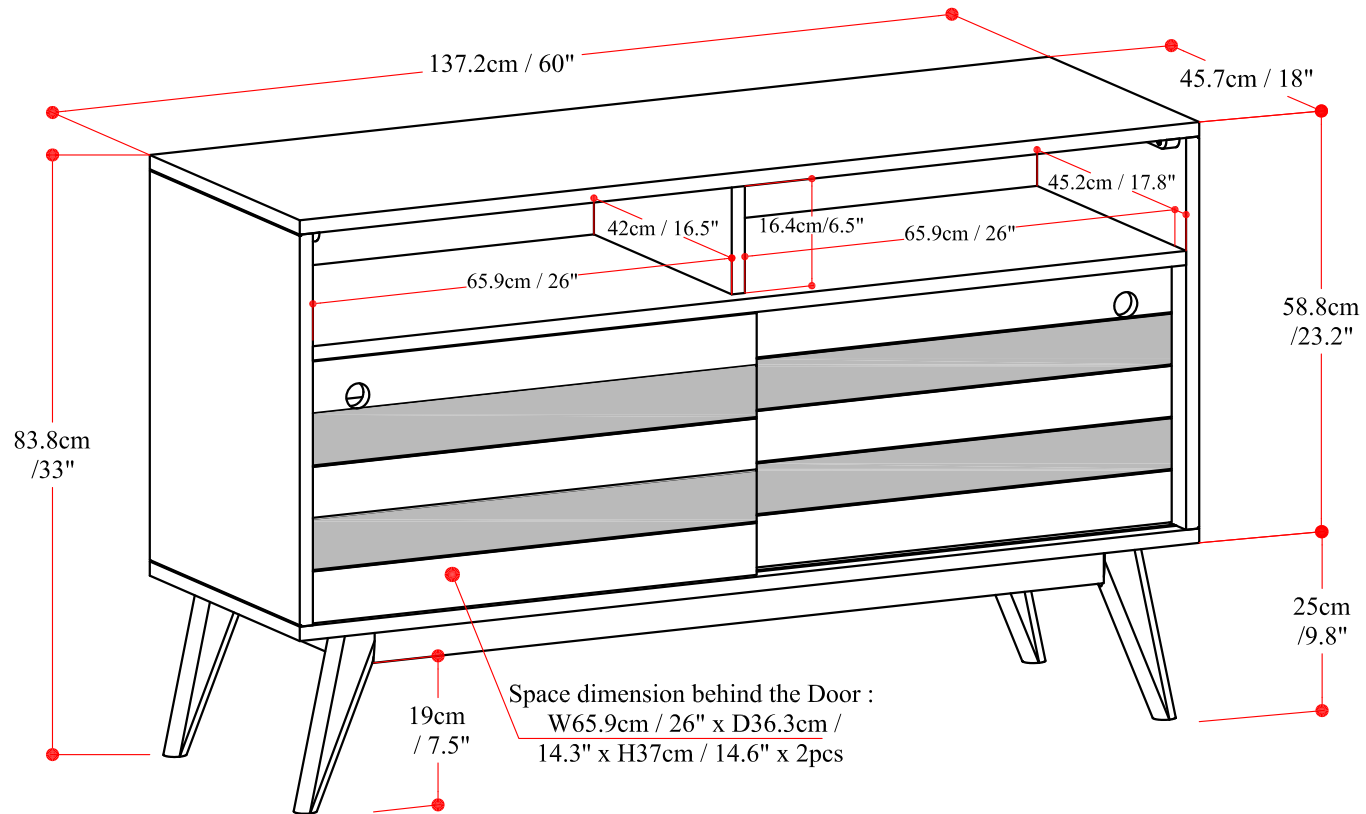

CLARKSON TALL TV STAND

Net Weight : 103.6 (lb)